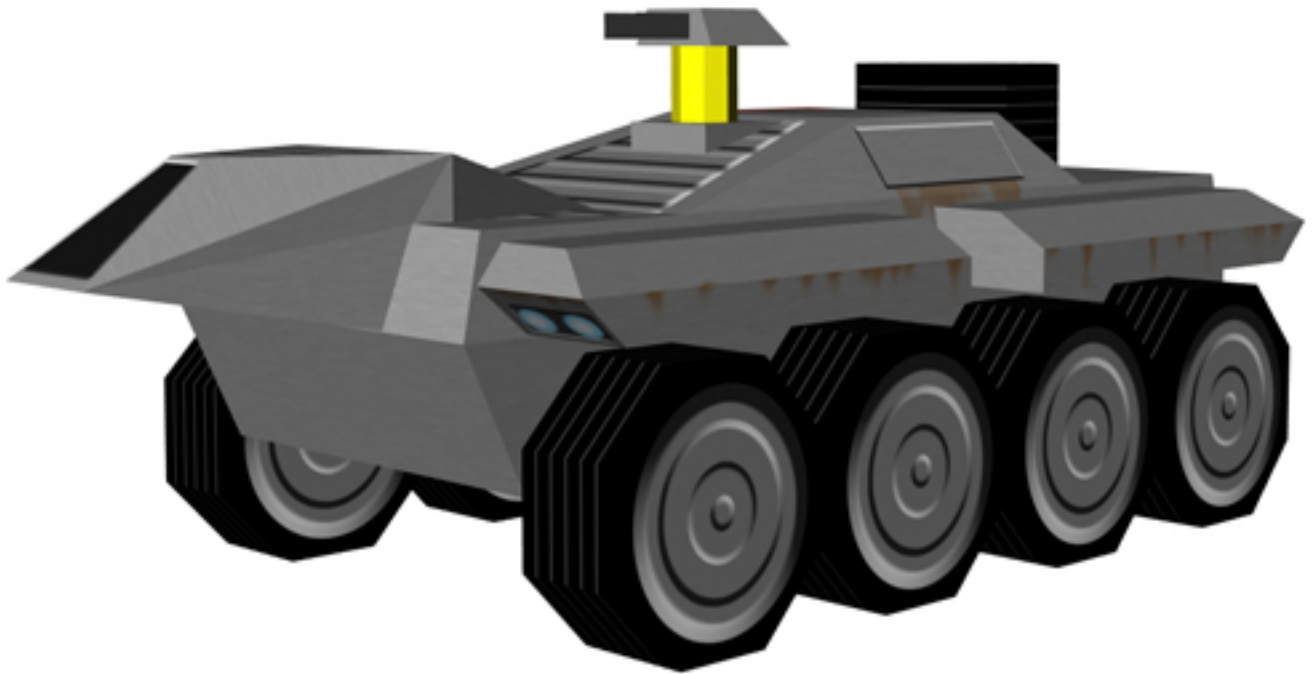

Imperial Troop Carrier

Model By Drew Hamilton
ROJER621@Gmail.com

**Star Wars is copyright Lucasfilm Ltd. and
Star Wars the Roleplaying Game and Star Wars Miniatures are copyright
Hasbro & Wizards of the Coast.**

**Star Wars: Force Commander is copyright LucasArts
This is a fan product intended for private use only
and may not be sold.**