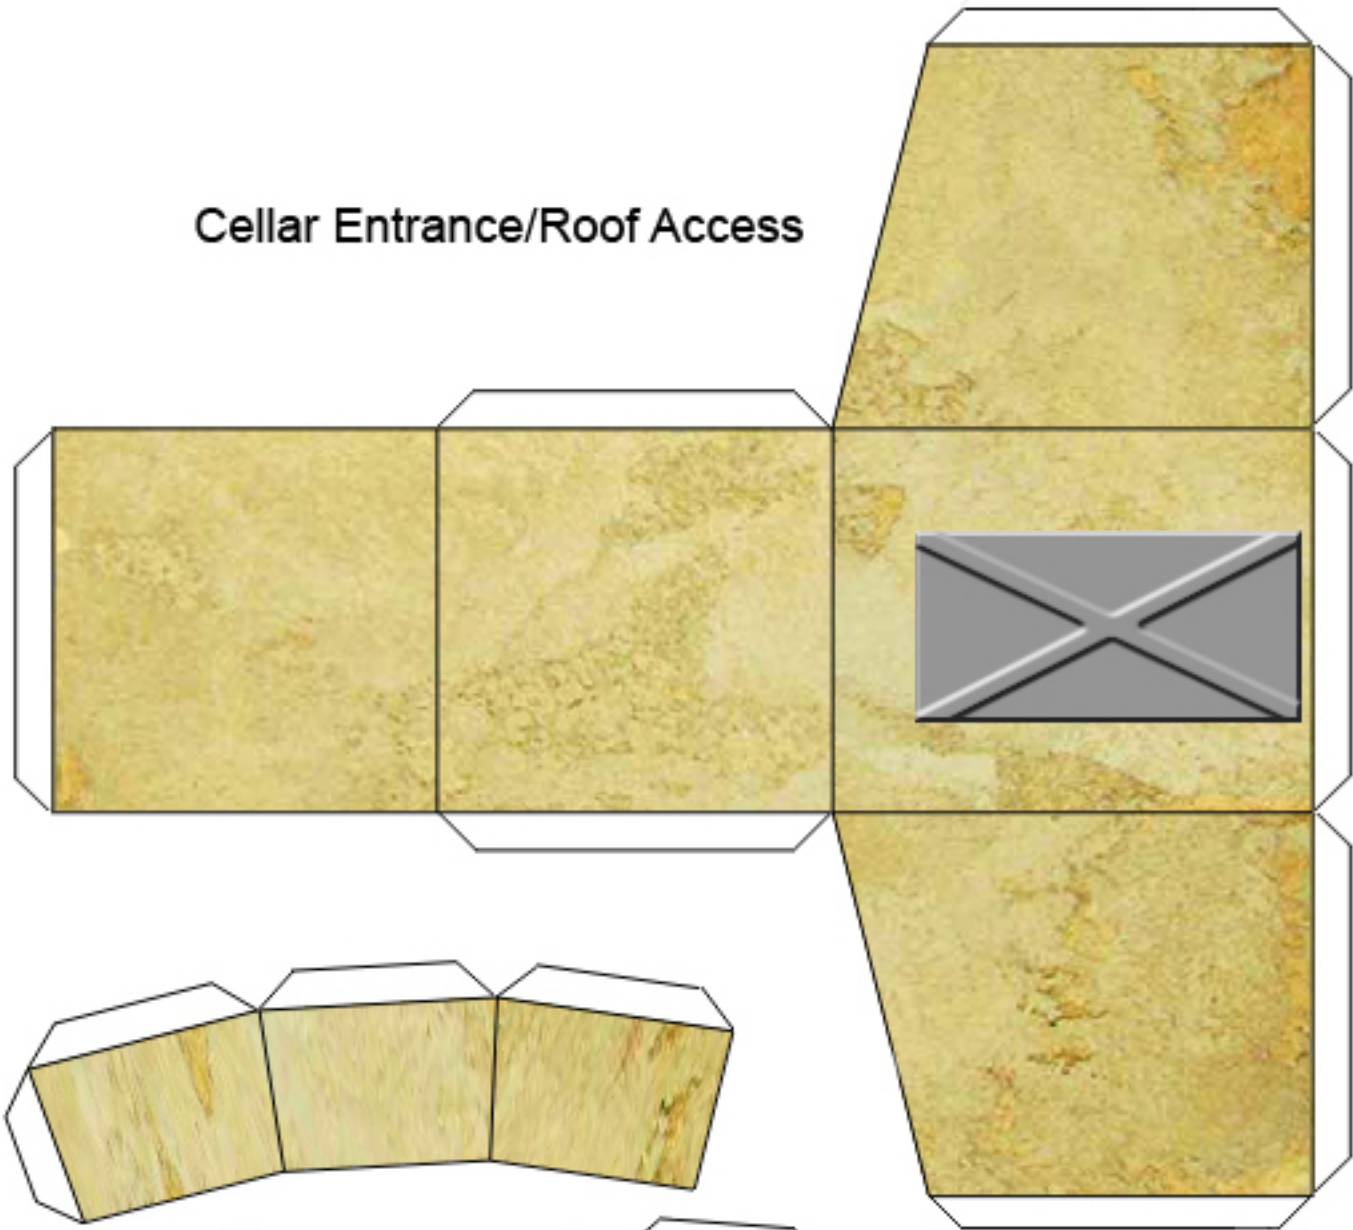

Arid Planet Building Accessories

Model By Drew Hamilton
ROJER621@Gmail.com

Wall Supports

Antenna

This model is intended for private use only. Commercial reproduction, alteration or sale is not permitted without permission of the artist.

Billboard & Supports

Cellar Entrance/Roof Access

**Roof
Dome**