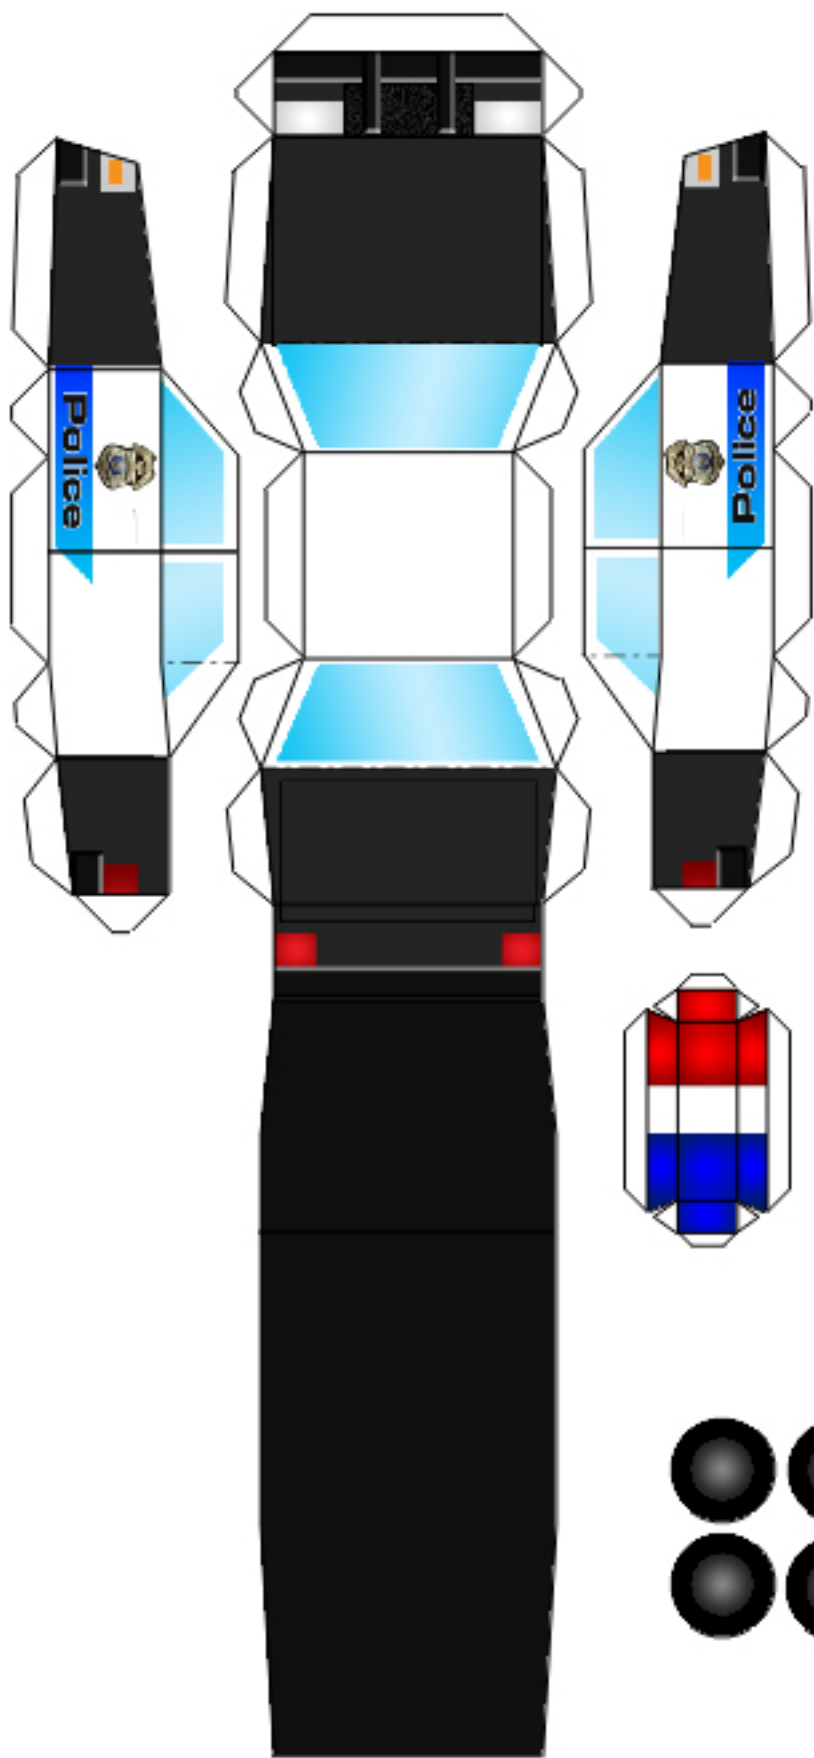

# Police Cruiser

Model By Drew Hamilton  
<http://www.ghostofman.com>

**This model is intended for private use only. Reproduction, alteration or sale is not permitted without permission of the artist.**

Main Body

Light Bar

Wheels