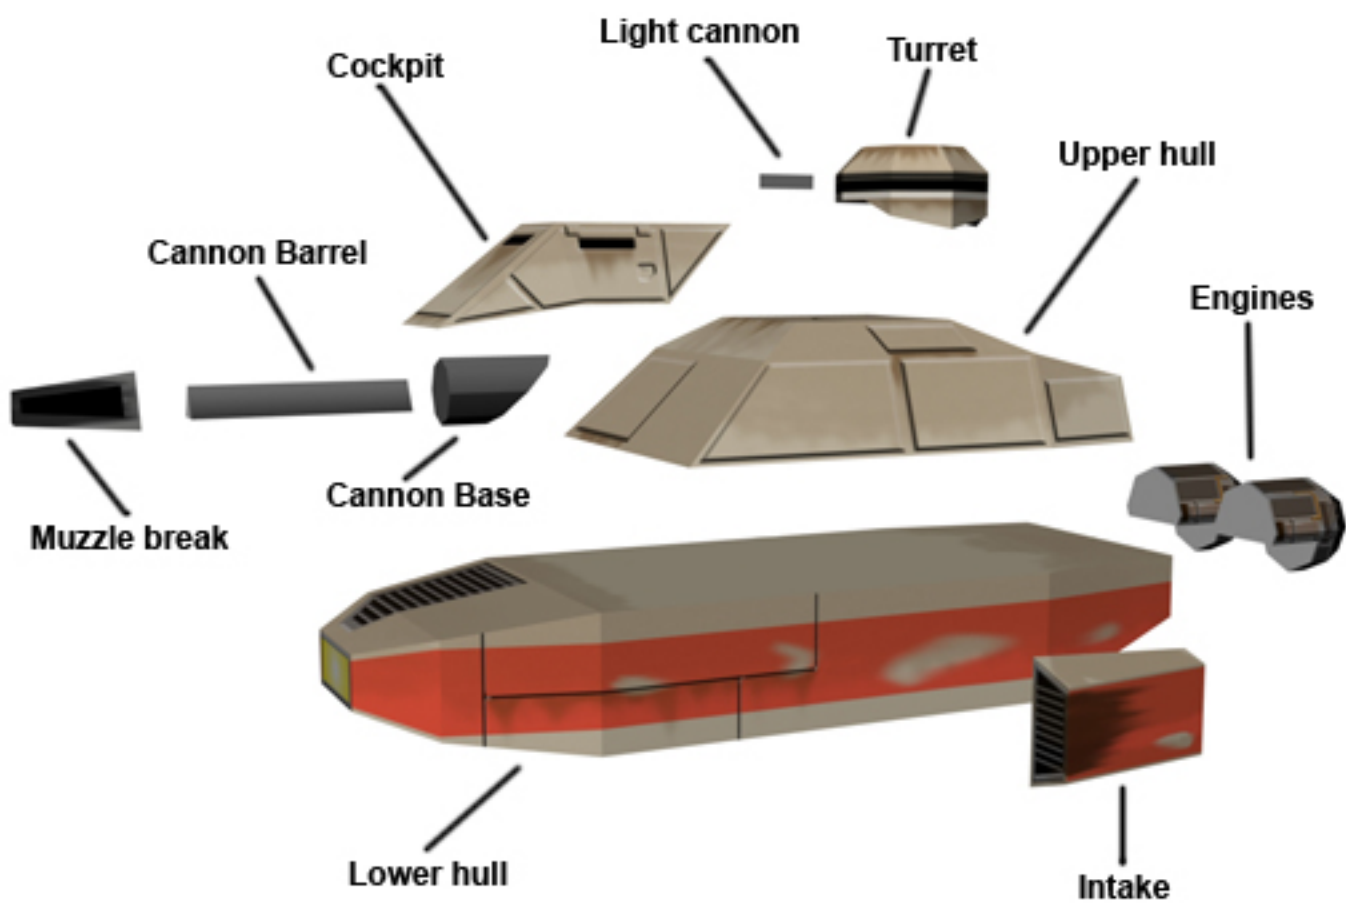

Hovertank

Model By Drew Hamilton
ROJER621@Gmail.com

This model is intended for private use only. Reproduction, alteration or sale is not permitted without permission of the artist.

Lower hull

Stand

Cockpit

Engines

Turret

Upper Hull

Light cannon

Muzzle Break

Cannon Base

Barrel

Intakes