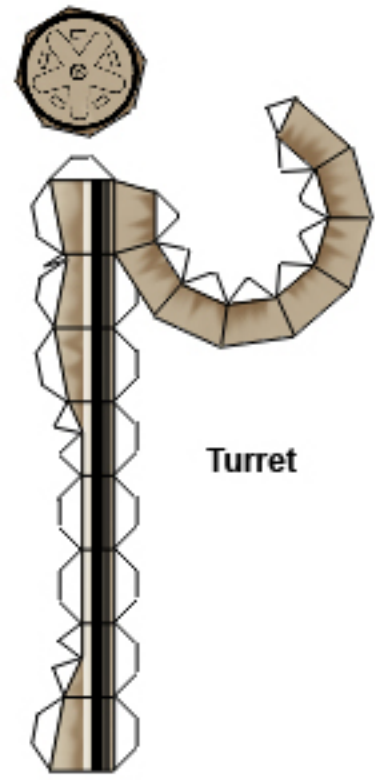

Hovertank

Model By Drew Hamilton
ROJER621@Gmail.com

This model is intended for private use only. Reproduction, alteration or sale is not permitted without permission of the artist.

Lower hull

Stand

Cockpit

Engines

Turret

Upper Hull

Light cannon

Muzzle Break

Cannon Base

Barrel

Intakes