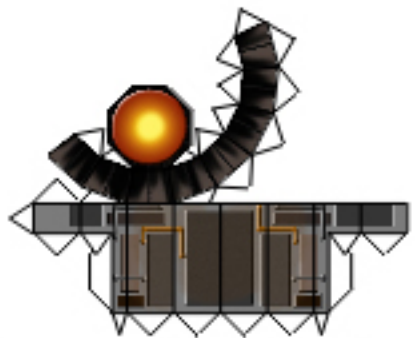

Hovertank

Model By Drew Hamilton
ROJER621@Gmail.com

This model is intended for private use only. Reproduction, alteration or sale is not permitted without permission of the artist.

Lower hull

Stand

Cockpit

Engines

Turret

Upper Hull

Light cannon

Muzzle Break

Cannon Base

Barrel

Intakes