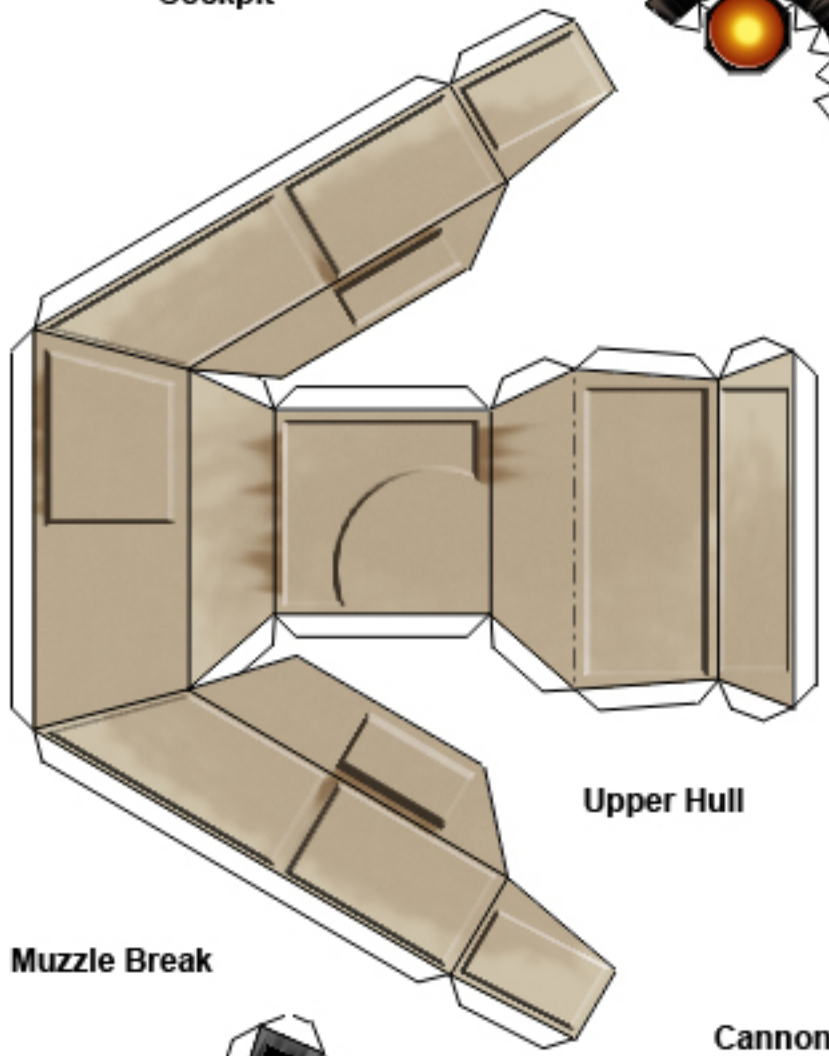

Hovertank

Model By Drew Hamilton
ROJER621@Gmail.com

This model is intended for private use only. Reproduction, alteration or sale is not permitted without permission of the artist.

Lower hull

Stand

Cockpit

Engines

Turret

Upper Hull

Light cannon

Muzzle Break

Cannon Base

Barrel

Intakes