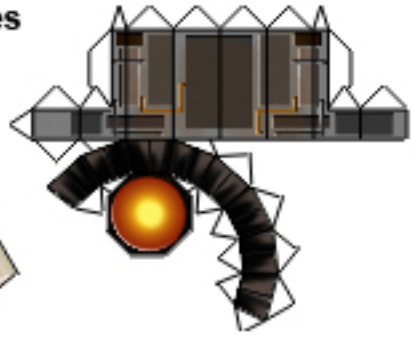

Hovertank

Model By Drew Hamilton
ROJER621@Gmail.com

This model is intended for private use only. Reproduction, alteration or sale is not permitted without permission of the artist.

Lower hull

Stand

Cockpit

Engines

Turret

Upper Hull

Light cannon

Muzzle Break

Cannon Base

Barrel

Intakes