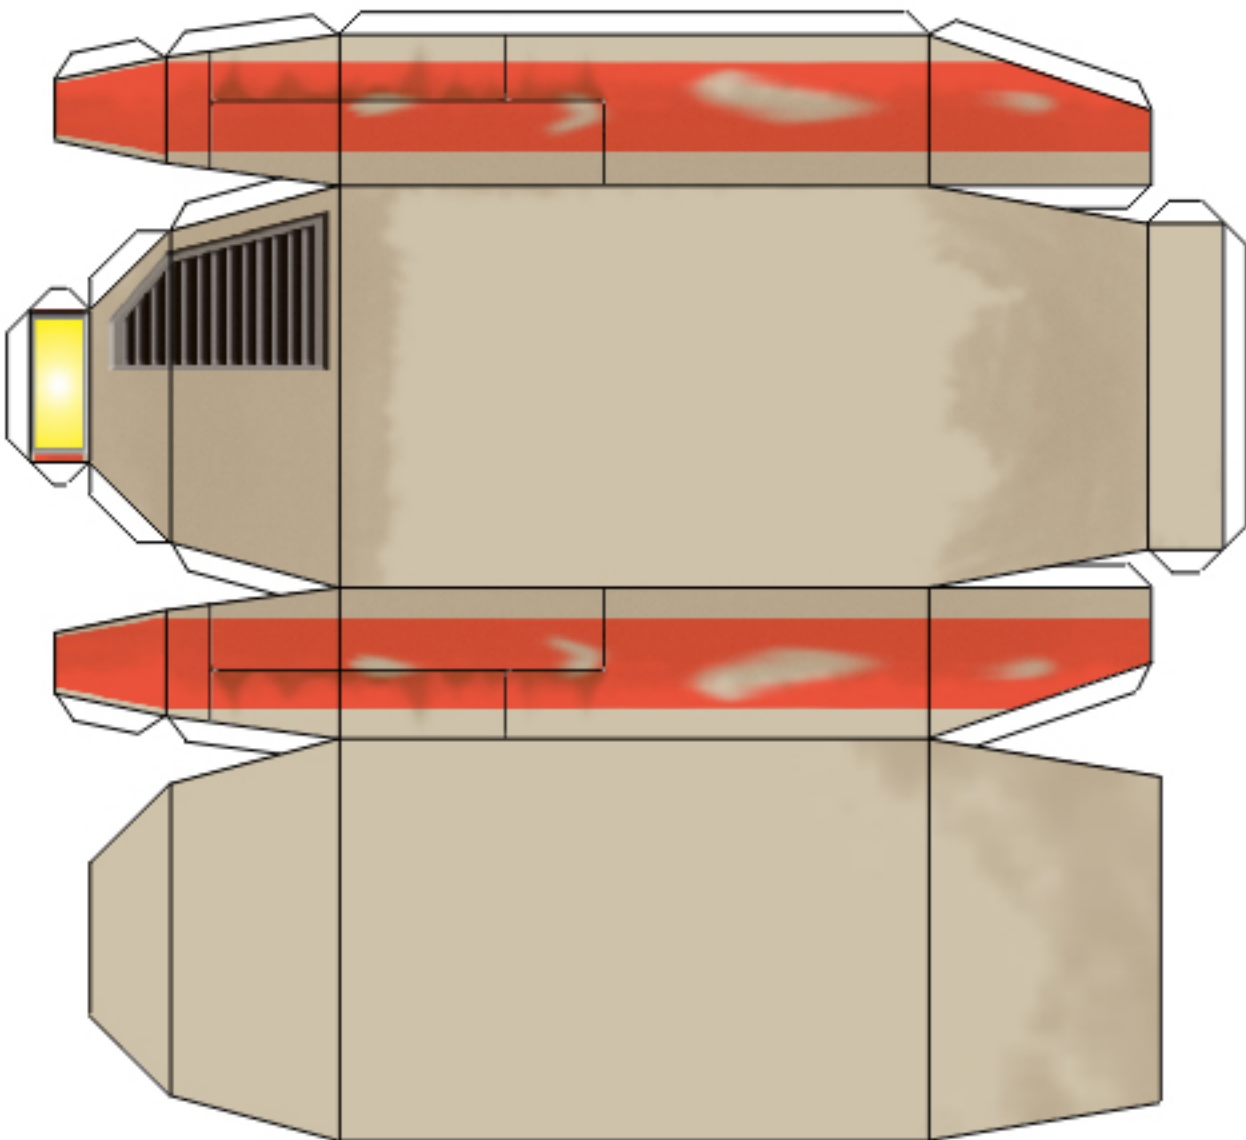

Hovertank

Model By Drew Hamilton
ROJER621@Gmail.com

This model is intended for private use only. Reproduction, alteration or sale is not permitted without permission of the artist.

Lower hull

Stand

Cockpit

Engines

Turret

Upper Hull

Light cannon

Muzzle Break

Cannon Base

Barrel

Intakes