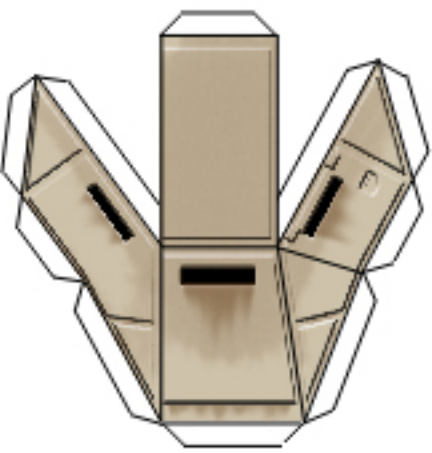

Hovertank

Model By Drew Hamilton
ROJER621@Gmail.com

This model is intended for private use only. Reproduction, alteration or sale is not permitted without permission of the artist.

Lower hull

Stand

Cockpit

Engines

Turret

Upper Hull

Light cannon

Muzzle Break

Cannon Base

Barrel

Intakes