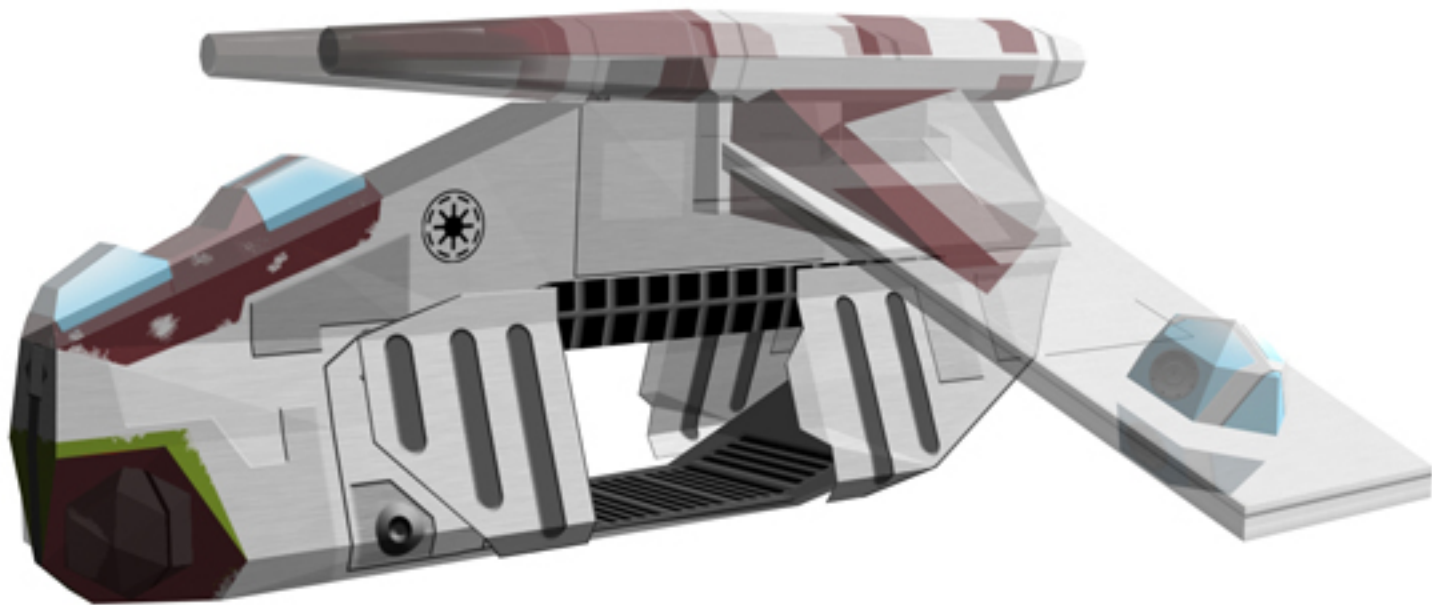

LAAT/i Clone Wars Pattern Hull Upgrade (Open Doors)

Note: This model requires components from standard pattern LAAT model kit

Model by Drew Hamilton
ghost@ghostoman.com

**Star Wars is copyright Lucasfilm Ltd. and
Star Wars the Roleplaying Game and Star Wars Miniatures are copyright
Hasbro and Wizards of the Coast.
This is a fan product intended for private use only and may not be sold.**

These components can be found in the standard LAAT kit

Door Mounts

Interior

Roof Rack

Hull Bottom and Back

Hull Front and Top

Hull Top and Back

Hull Side