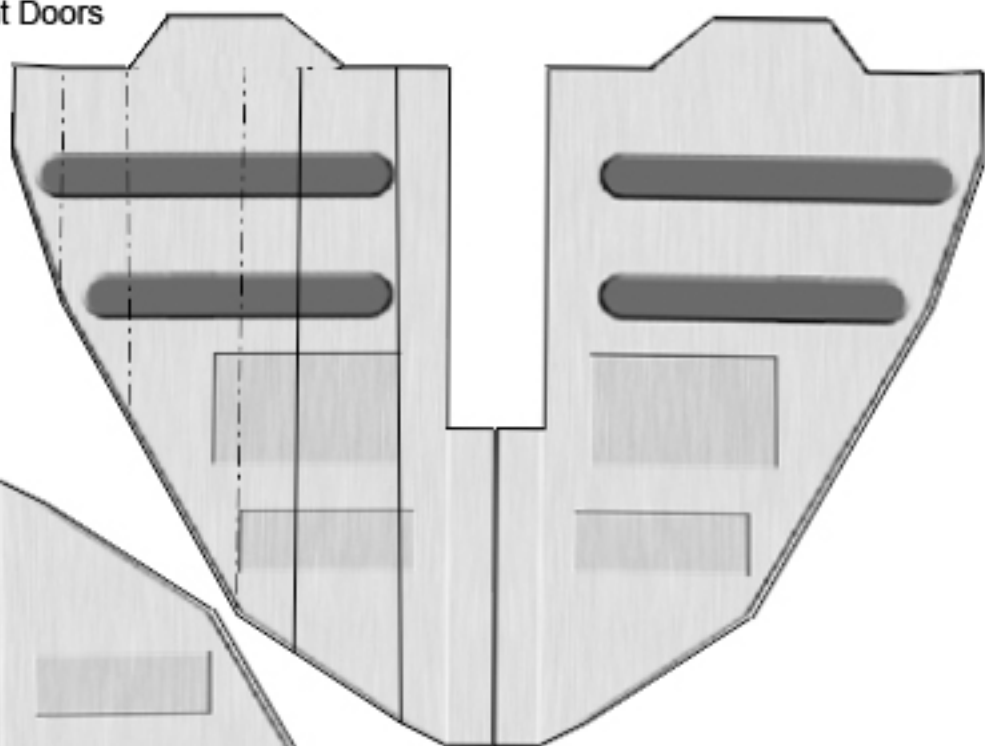

These components can be found in the standard LAAT kit

Door Mounts

Interior

Roof Rack

Hull Bottom and Back

Hull Front and Top

Hull Top and Back

Hull Side

Hull Side

Right Doors

Left Doors