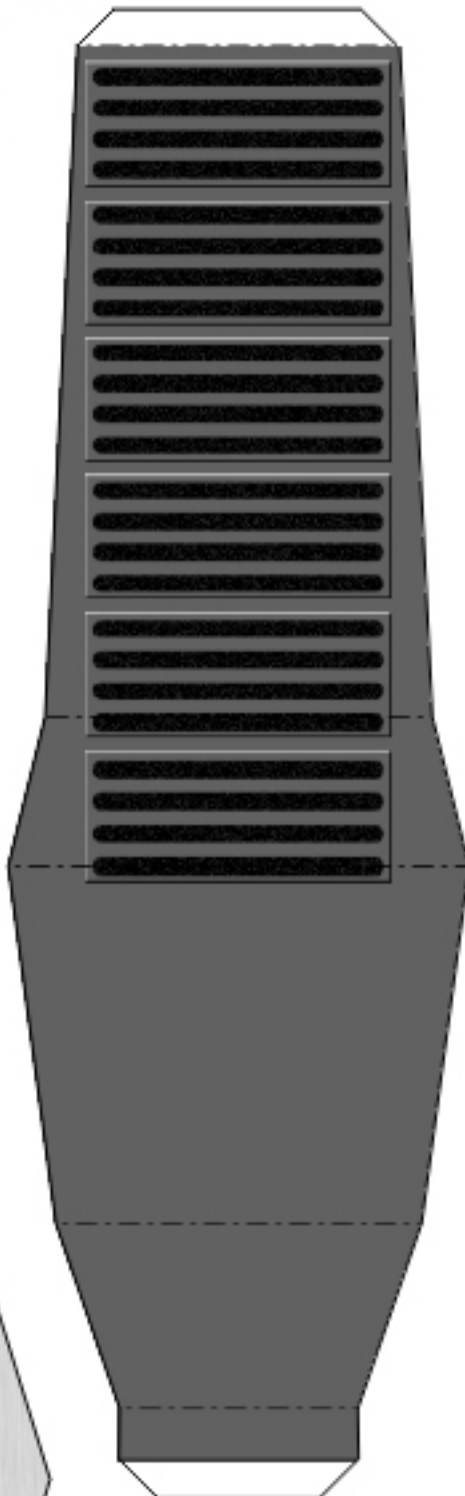

LAAT/i Clone Wars Pattern Hull Upgrade (Open Doors)

Note: This model requires components from standard pattern LAAT model kit

Model by Drew Hamilton
ghost@ghostoman.com

**Star Wars is copyright Lucasfilm Ltd. and
Star Wars the Roleplaying Game and Star Wars Miniatures are copyright
Hasbro and Wizards of the Coast.
This is a fan product intended for private use only and may not be sold.**

These components can be found in the standard LAAT kit

Door Mounts

Interior

Roof Rack

Hull Bottom and Back

Hull Front and Top

Hull Top and Back

Hull Side

Hull Side

Right Doors

Left Doors