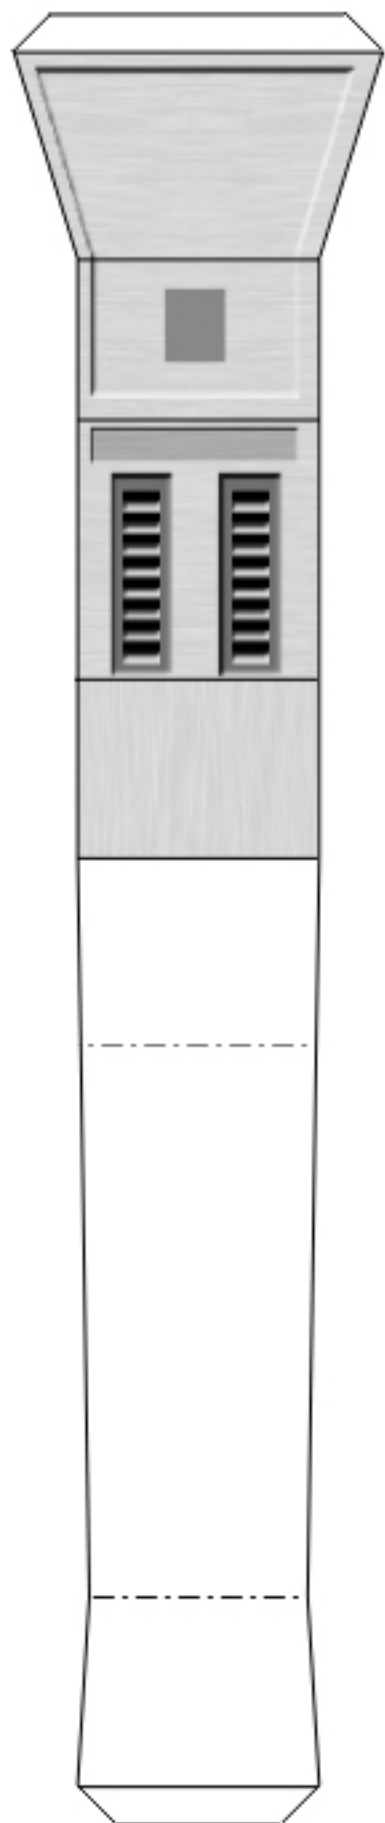

LAAT/i Clone Wars Pattern Hull Upgrade (Open Doors)

Note: This model requires components from standard pattern LAAT model kit

Model by Drew Hamilton
ghost@ghostoman.com

**Star Wars is copyright Lucasfilm Ltd. and
Star Wars the Roleplaying Game and Star Wars Miniatures are copyright
Hasbro and Wizards of the Coast.
This is a fan product intended for private use only and may not be sold.**

These components can be found in the standard LAAT kit

Door Mounts

Interior

Roof Rack

Hull Bottom and Back

Hull Front and Top

Hull Top and Back

Hull Side

Hull Side

Right Doors

Left Doors