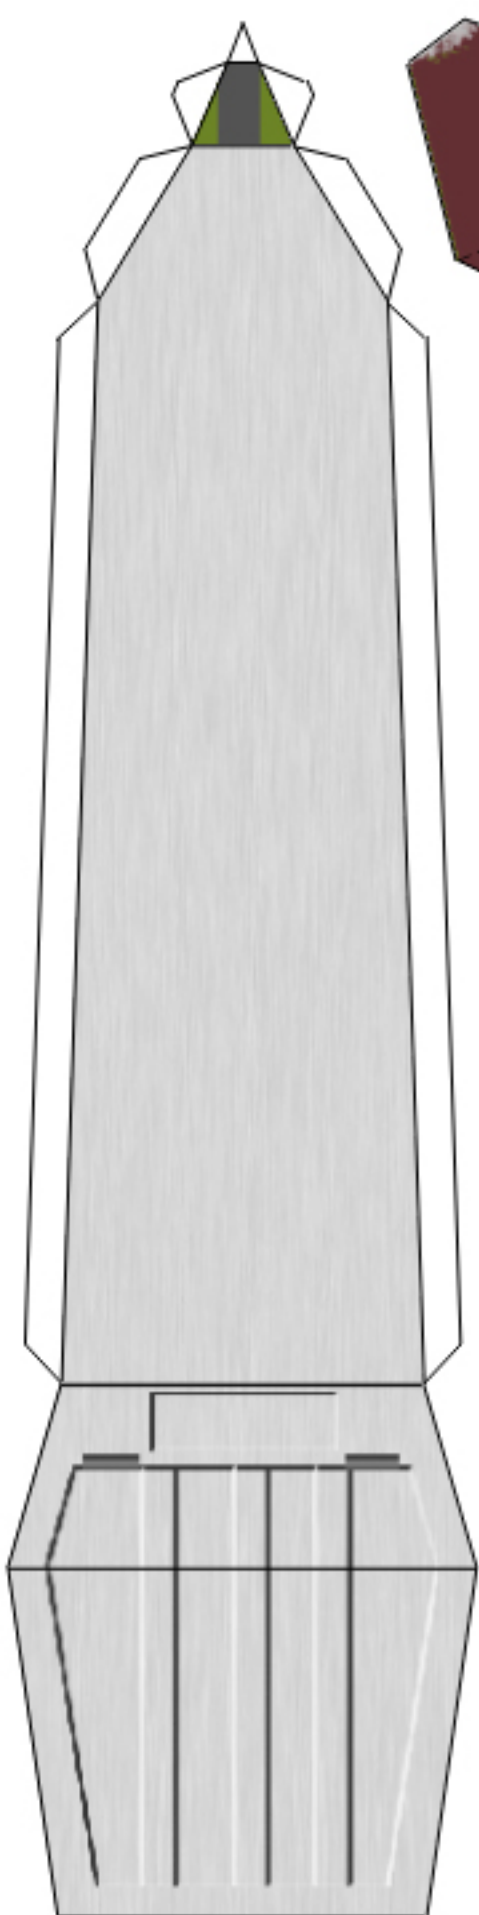

LAAT/i Clone Wars Pattern Hull Upgrade (Open Doors)

Note: This model requires components from standard pattern LAAT model kit

Model by Drew Hamilton
ghost@ghostoman.com

**Star Wars is copyright Lucasfilm Ltd. and
Star Wars the Roleplaying Game and Star Wars Miniatures are copyright
Hasbro and Wizards of the Coast.
This is a fan product intended for private use only and may not be sold.**

These components can be found in the standard LAAT kit

Door Mounts

Interior

Roof Rack

Hull Bottom and Back

Hull Front and Top

Hull Top and Back

Hull Side

Hull Side

Right Doors

Left Doors