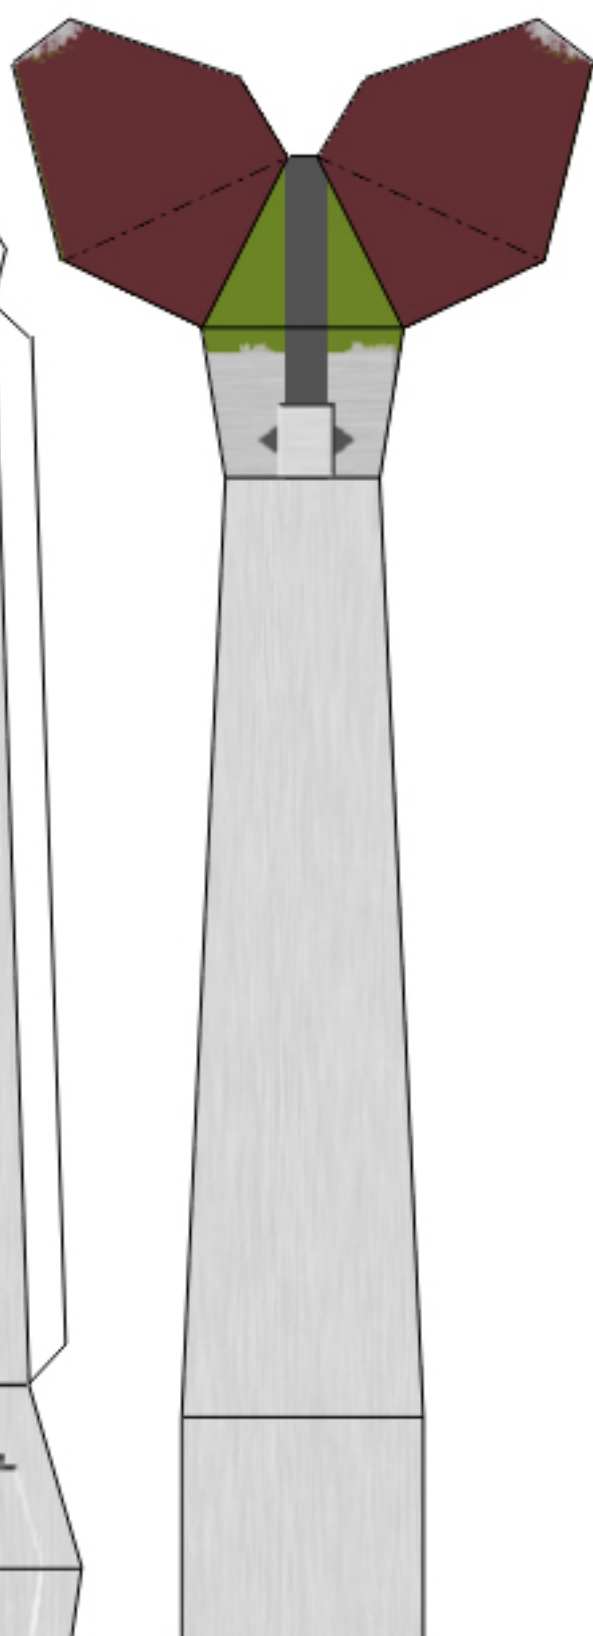

These components can be found in the standard LAAT kit

Door Mounts

Interior

Roof Rack

Hull Bottom and Back

Hull Front and Top

Hull Top and Back

Hull Side

Hull Side

Right Doors

Left Doors