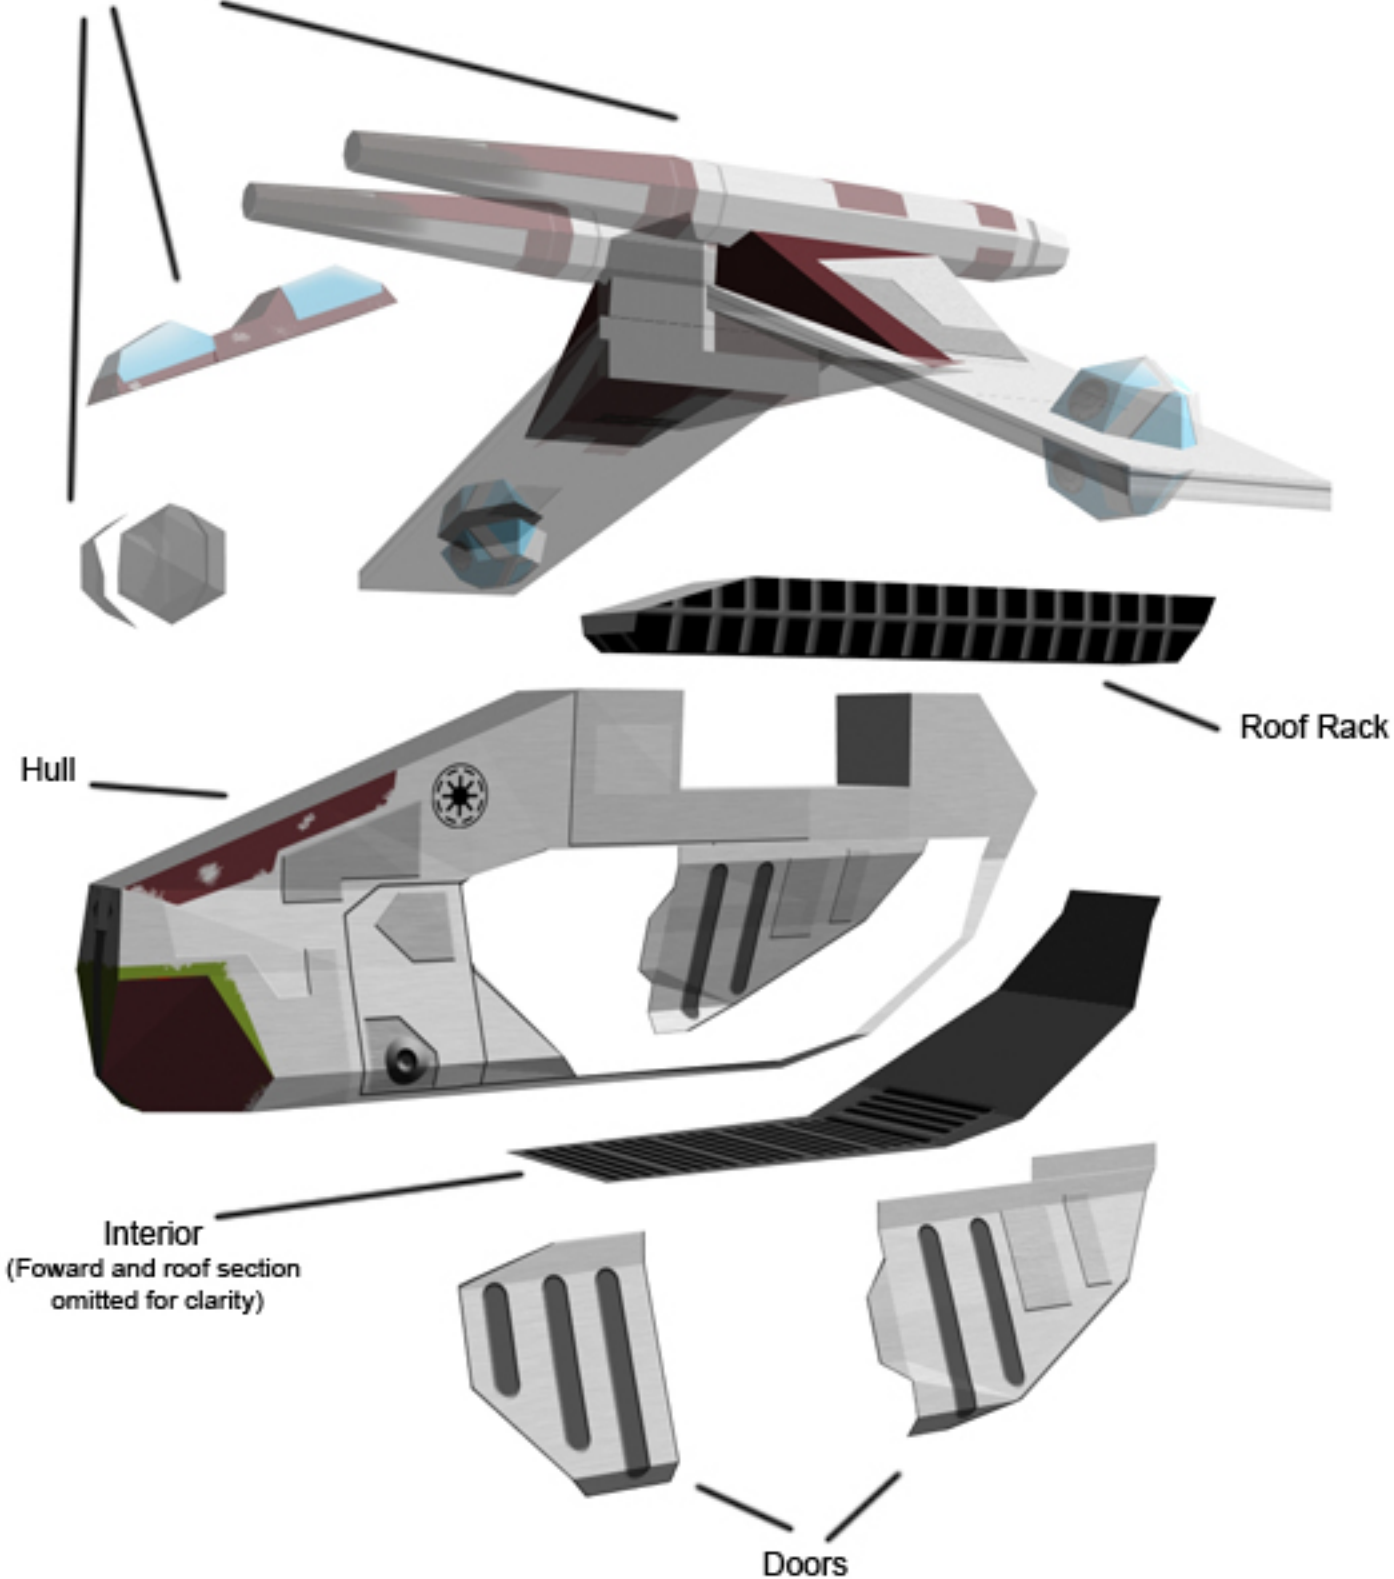

LAAT/i Clone Wars Pattern Hull Upgrade (Open Doors)

Note: This model requires components from standard pattern LAAT model kit

Model by Drew Hamilton
ghost@ghostoman.com

**Star Wars is copyright Lucasfilm Ltd. and
Star Wars the Roleplaying Game and Star Wars Miniatures are copyright
Hasbro and Wizards of the Coast.
This is a fan product intended for private use only and may not be sold.**

These components can be found in the standard LAAT kit

Door Mounts

Interior

Roof Rack

Hull Bottom and Back

Hull Front and Top

Hull Top and Back

Hull Side