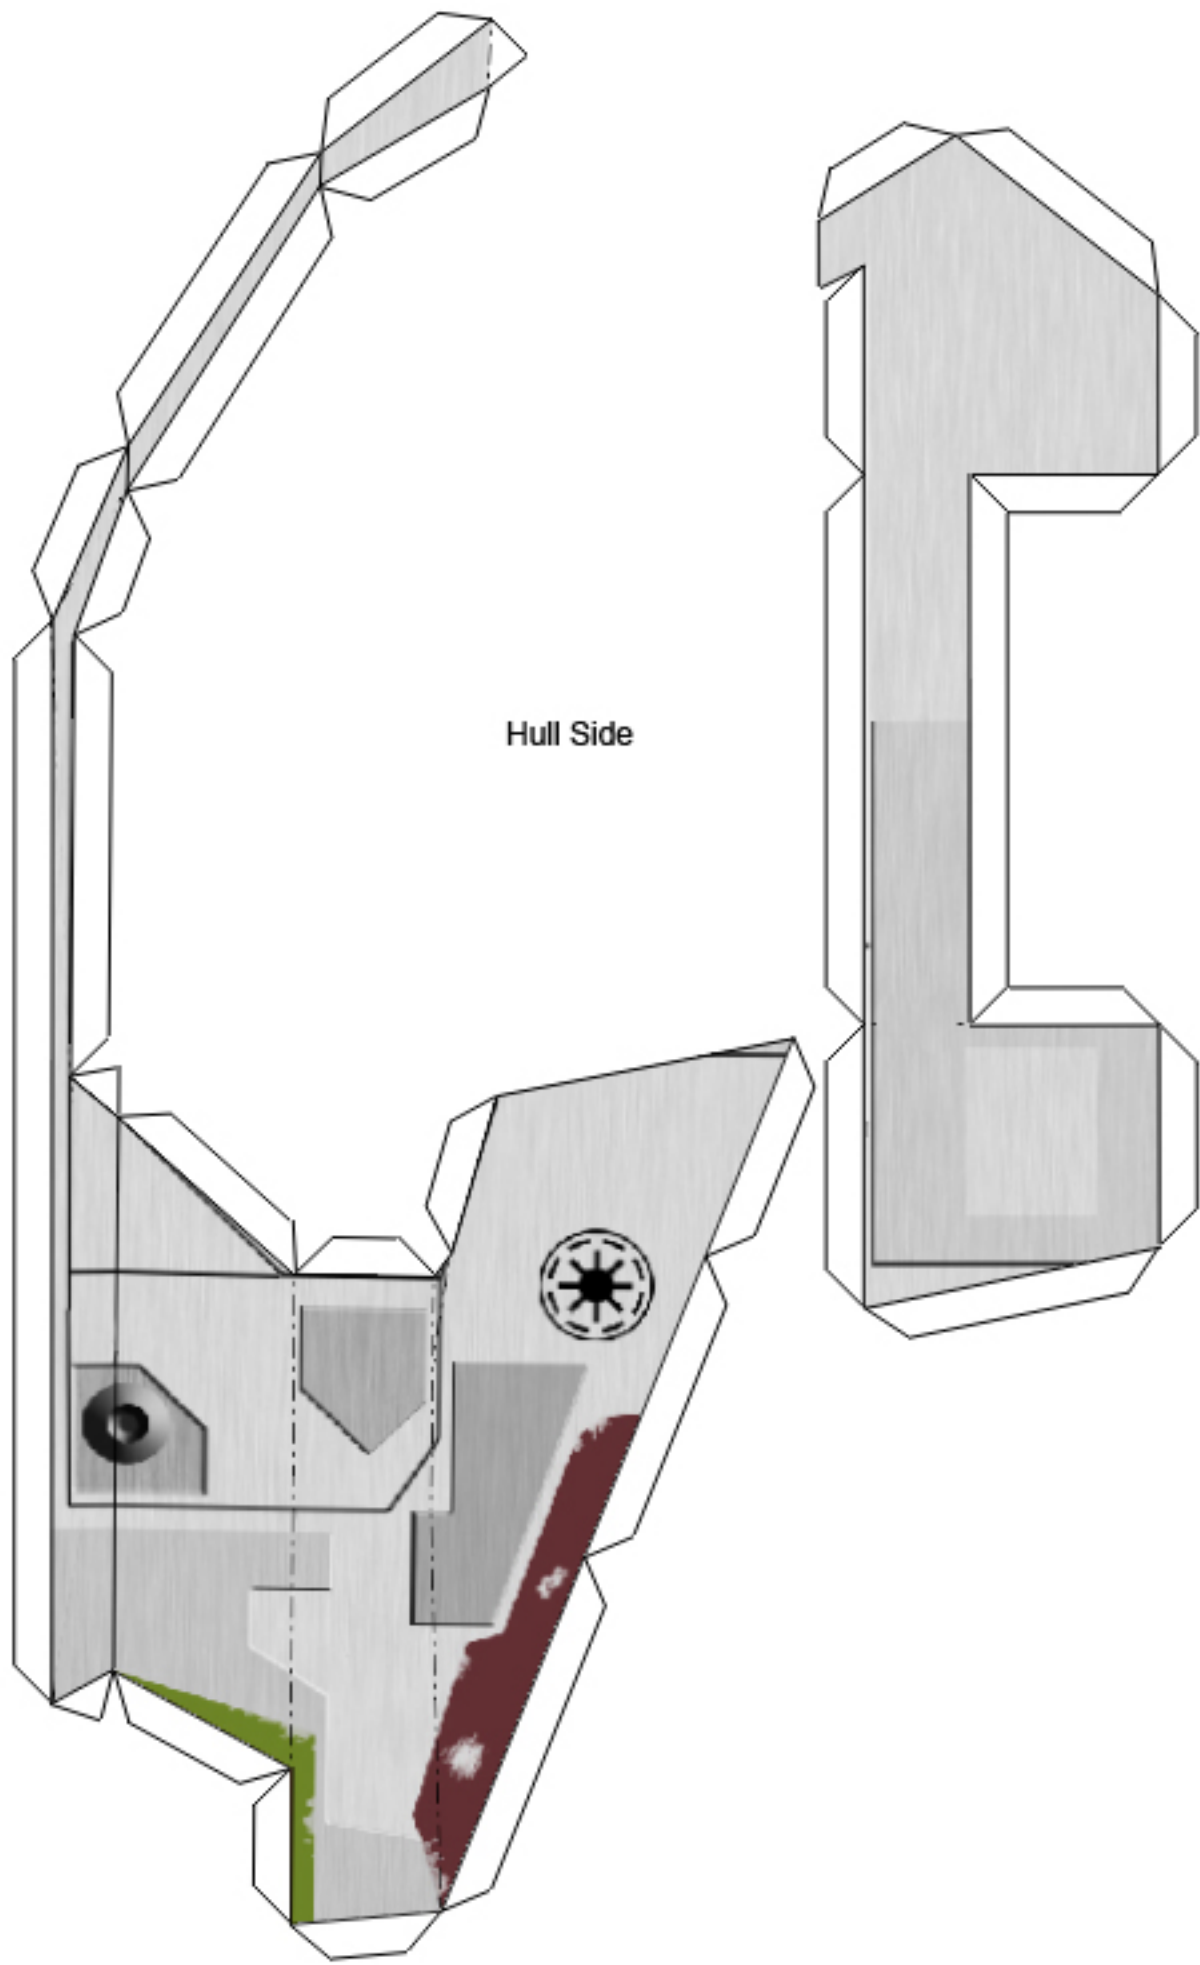

These components can be found in the standard LAAT kit

Door Mounts

Interior

Roof Rack

Hull Bottom and Back

Hull Front and Top

Hull Top and Back

Hull Side

Hull Side

Right Doors

Left Doors