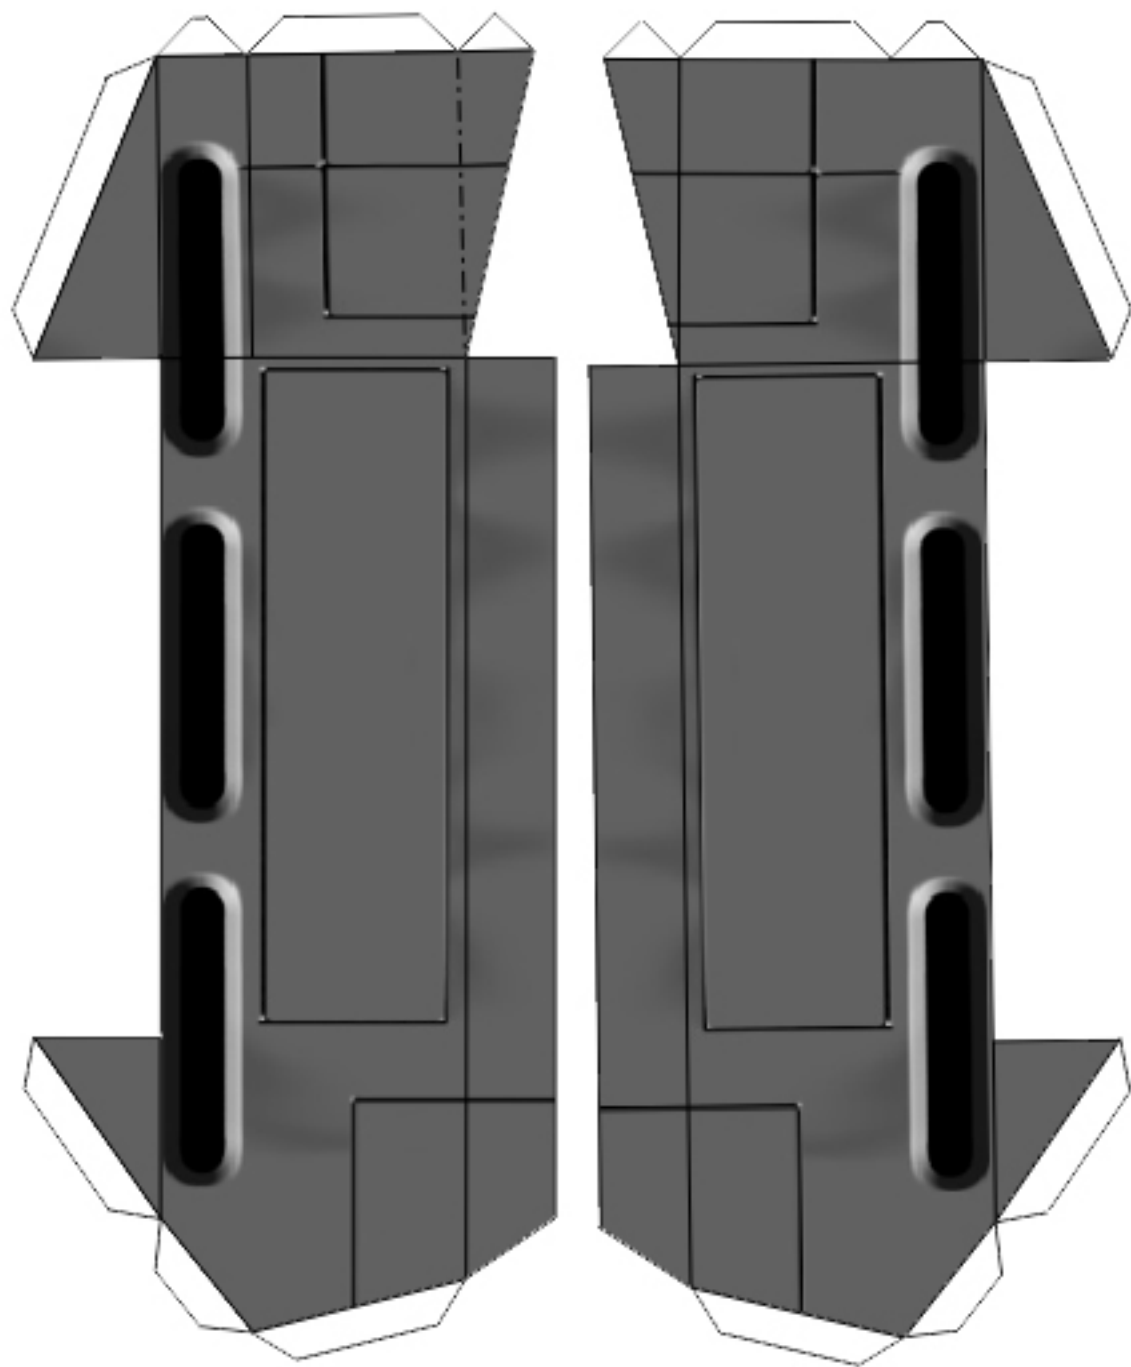

Speeder Truck Personnel Pod

Model by Drew Hamilton

ROJER621@Gmail.com

Permission is given to reproduce this model for personal use only.
This model may not be sold or commercially exploited without the permission of the artist.

Troop Pod Top & Front

Troop Pod Bottom & Back

Troop Pod Sides

Troop Pod Insides
and rear Hatch

Cut off this flap if you
want doors to open.