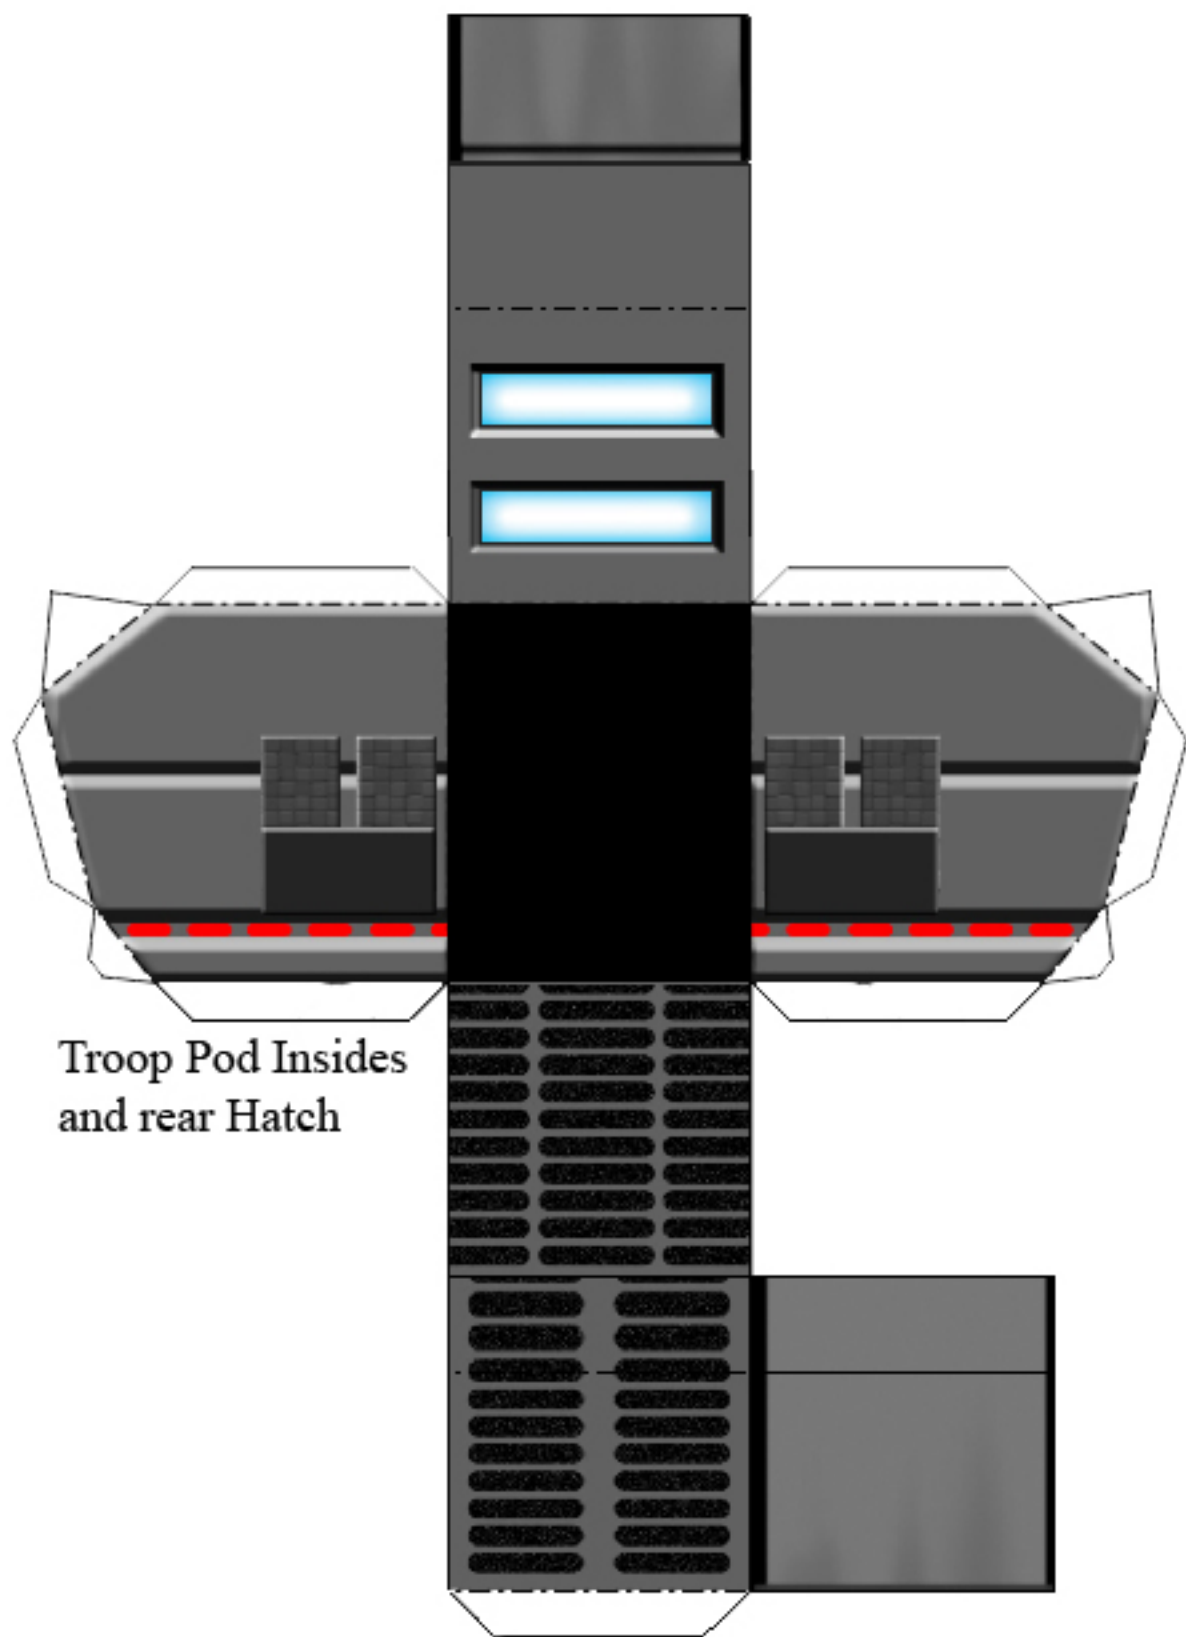

Speeder Truck Personnel Pod

Model by Drew Hamilton

ROJER621@Gmail.com

Permission is given to reproduce this model for personal use only.
This model may not be sold or commercially exploited without the permission of the artist.

Troop Pod Top & Front

Troop Pod Bottom & Back

Troop Pod Sides

Troop Pod Insides
and rear Hatch

Cut off this flap if you
want doors to open.