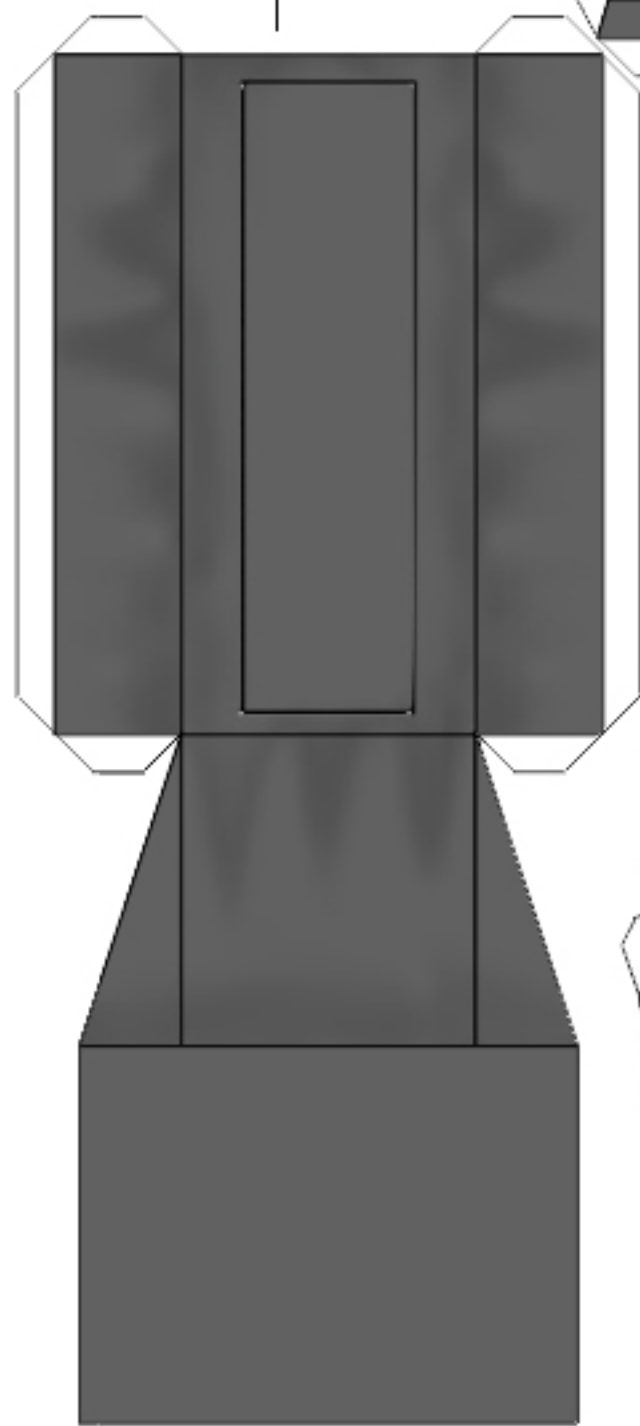

Speeder Truck Personnel Pod

Model by Drew Hamilton

ROJER621@Gmail.com

Permission is given to reproduce this model for personal use only.
This model may not be sold or commercially exploited without the permission of the artist.

Troop Pod Top & Front

Troop Pod Bottom & Back

Troop Pod Sides

Troop Pod Insides
and rear Hatch

Cut off this flap if you
want doors to open.