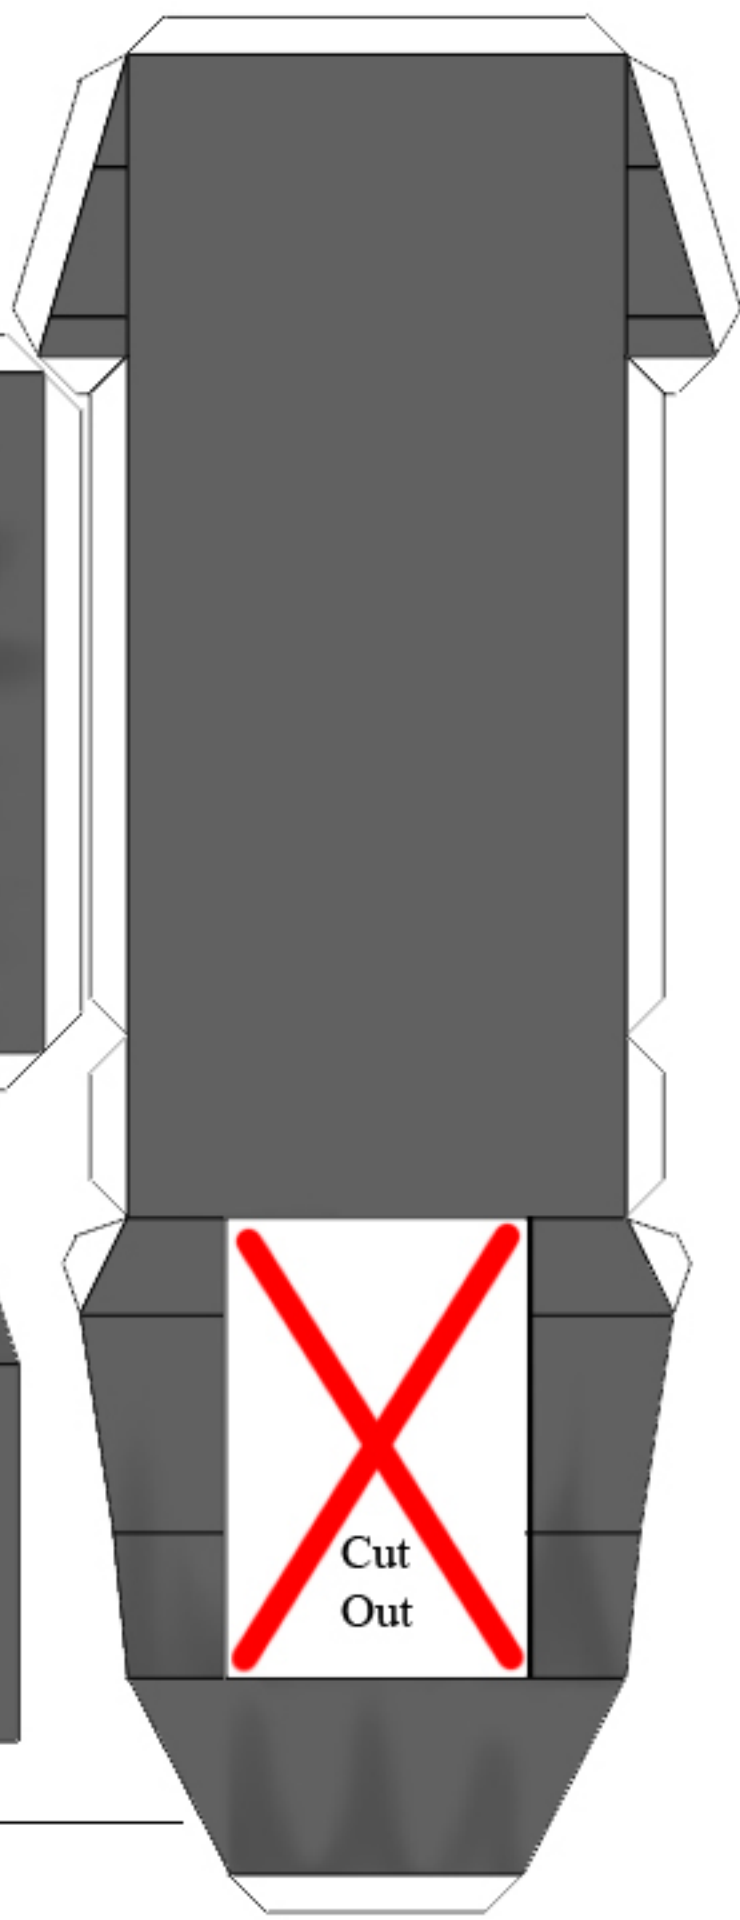

Speeder Truck Personnel Pod

Model by Drew Hamilton

ROJER621@Gmail.com

Permission is given to reproduce this model for personal use only.
This model may not be sold or commercially exploited without the permission of the artist.

Troop Pod Top & Front

Troop Pod Bottom & Back

Troop Pod Sides

Troop Pod Insides
and rear Hatch

Cut off this flap if you
want doors to open.