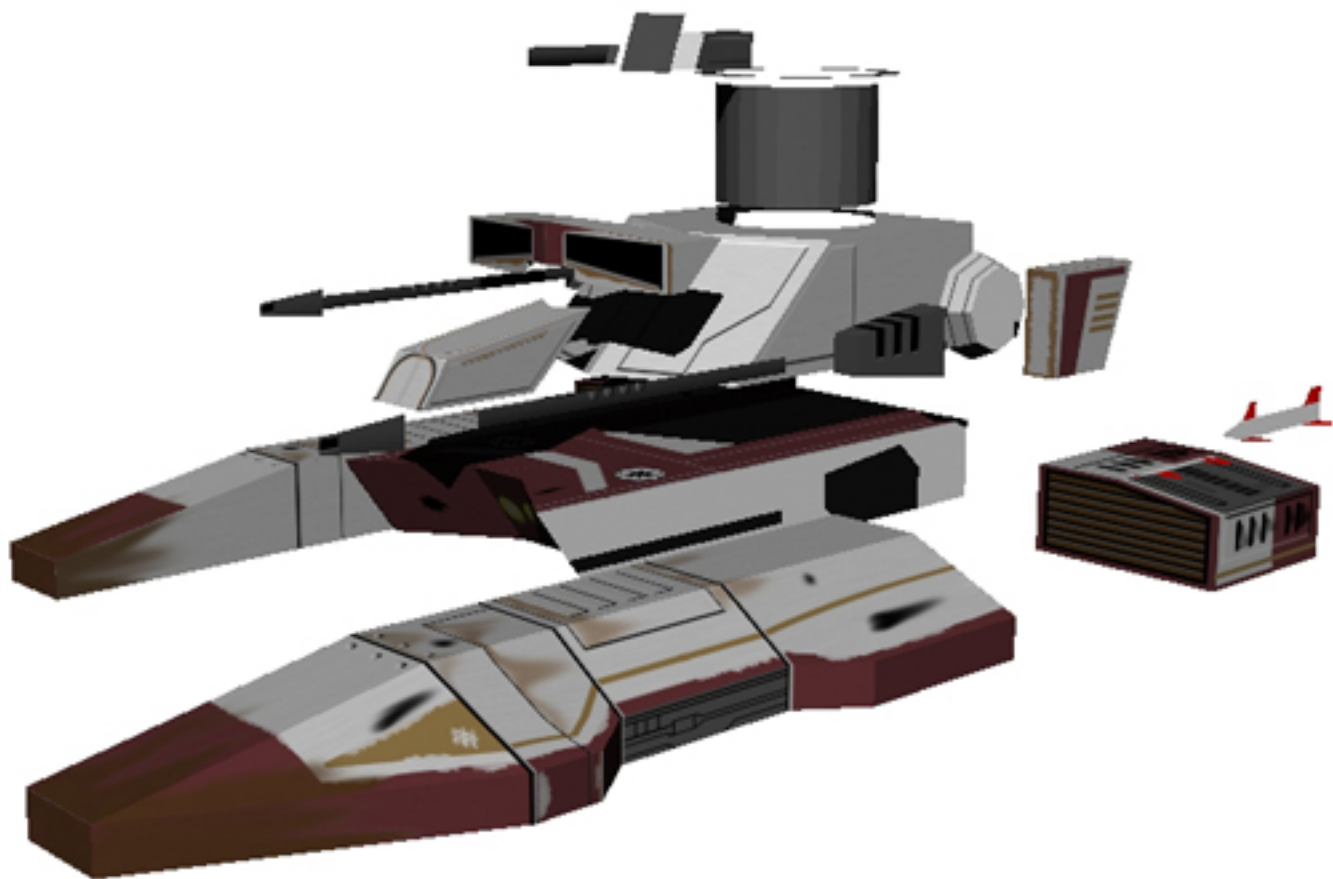

# TX-130 Saber-class Fighter Tank

Model By Drew Hamilton  
ROJER621@Gmail.com

**Star Wars is copyright Lucasfilm Ltd. and  
Star Wars the Roleplaying Game and Star Wars Miniatures are copyright  
Hasbro & Wizards of the Coast.  
This is a fan product intended for private use only  
and may not be sold.**

Ear Cannon Mounts

Launch Position Rockets

Engines/Rocket Launchers

Left Wing

Right Wing

Lower  
Hull

Stand

Ear Cannon Mountings

Turret

Beam Cannon

Hull "Nose"

Ear Cannon  
Tips & Forward Bases