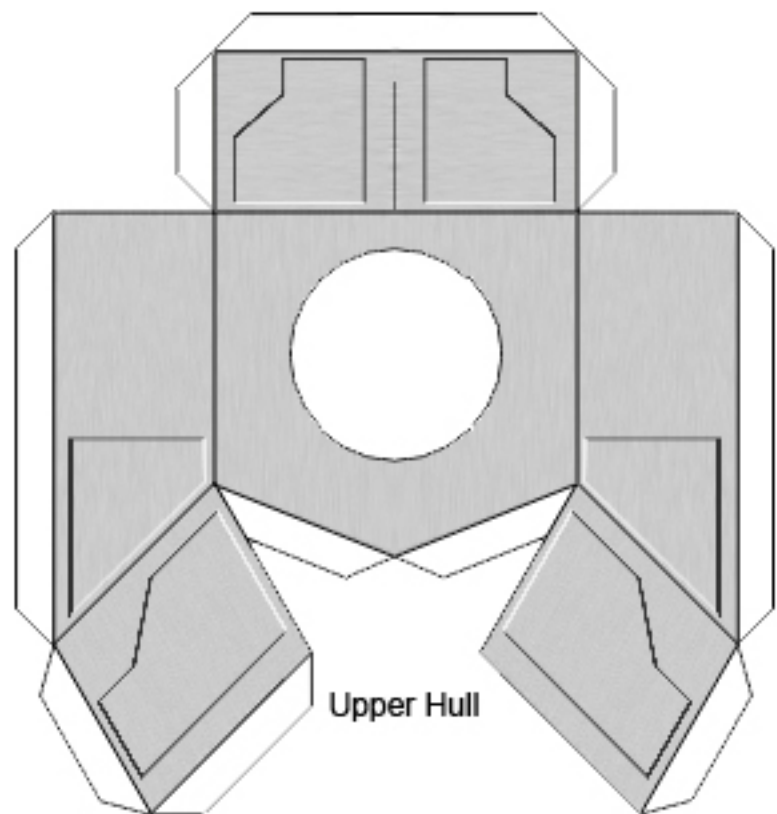

Ear Cannon Mounts

Launch Position Rockets

Engines/Rocket Launchers

Left Wing

Right Wing

Lower  
Hull

Stand

Ear Cannon Mountings

Turret

Beam Cannon

Hull "Nose"

Ear Cannon  
Tips & Forward Bases