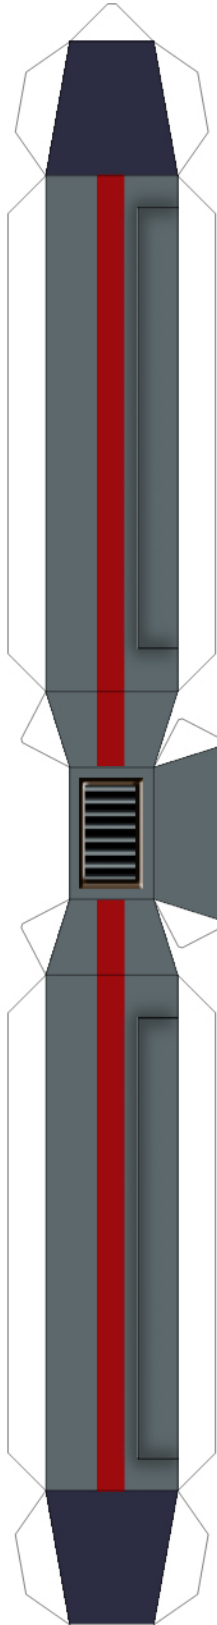

Skyranger Transport

Model by Drew Hamilton

Ghost@ghostofman.com

www.ghostofman.com

**X-COM UFO Defense and related properties are
copyright Take-Two Interactive Software Inc.
This is a fan product intended for private use only
and may not be sold.**

Tail fin

Wings

Cockpit

Engine

Landing Gear

Hull

Hull (top nose)

Hull (left side)

Hull (left nose)

Hull (top)

Hull (right nose)

Hull (back)

Hull
(bottom)

Hull (right side)

Tail Fins

Landing gear

Cockpit

Engines

Wings

Wings