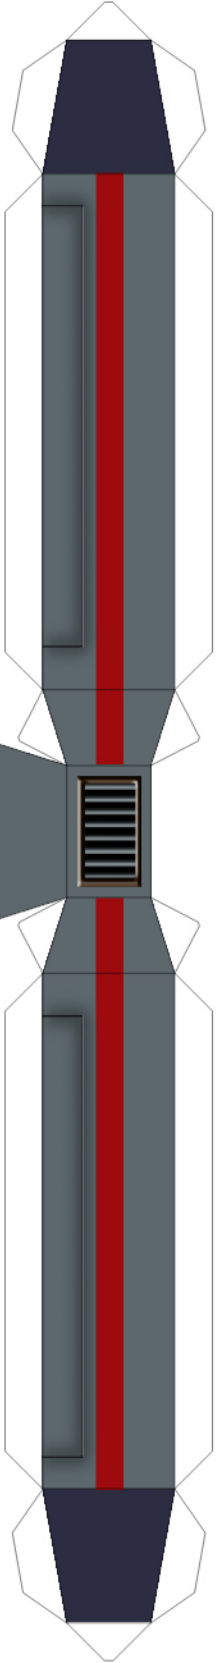

Skyranger Transport

Model by Drew Hamilton

Ghost@ghostofman.com

www.ghostofman.com

**X-COM UFO Defense and related properties are
copyright Take-Two Interactive Software Inc.
This is a fan product intended for private use only
and may not be sold.**

Tail fin

Wings

Cockpit

Engine

Landing Gear

Hull

Hull (top nose)

Hull (left side)

Hull (left nose)

Hull (top)

Hull (right nose)

Hull (back)

Hull
(bottom)

Hull (right side)

Tail Fins

Landing gear

Cockpit

Engines

Wings

Wings