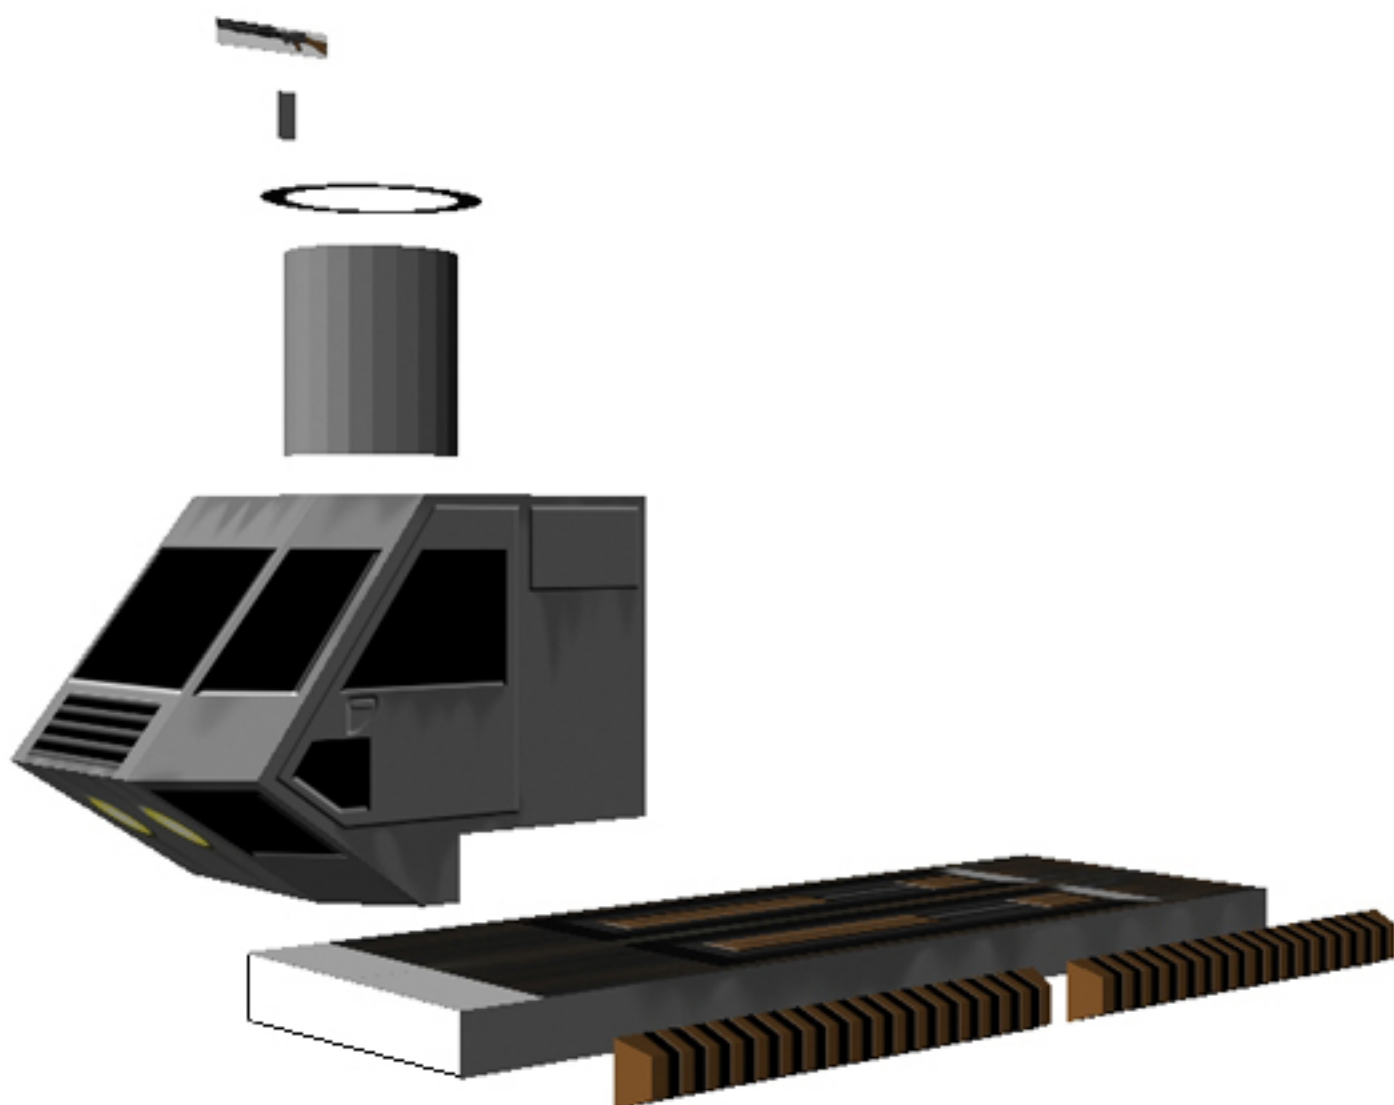

Armed Speeder Truck

Model by Drew Hamilton

ROJER621@Gmail.com

Permission is given to reproduce this model for personal use only.
This model may not be sold or commercially exploited without the permission of the artist.

Truck Cab

Roof, Back and Bottom

Front
Bottom

Front
& Sides

Bed

Gun Mounting

Blaster

Mounting ring

Turret insides

Repulsor Coils

Stand