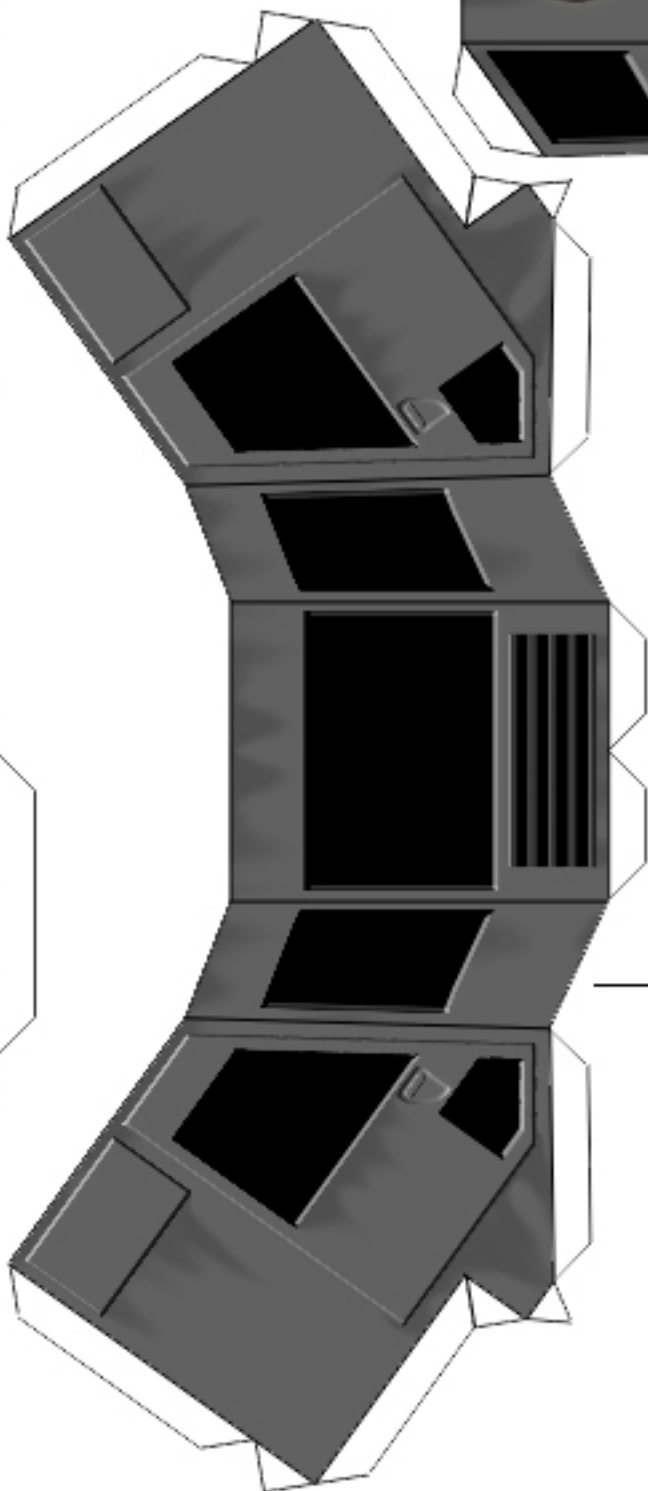

Armed Speeder Truck

Model by Drew Hamilton

ROJER621@Gmail.com

Permission is given to reproduce this model for personal use only.
This model may not be sold or commercially exploited without the permission of the artist.

Truck Cab

Roof, Back and Bottom

Front
Bottom

Front
& Sides

Bed

Gun Mounting

Blaster

Mounting ring

Turret insides

Repulsor Coils

Stand