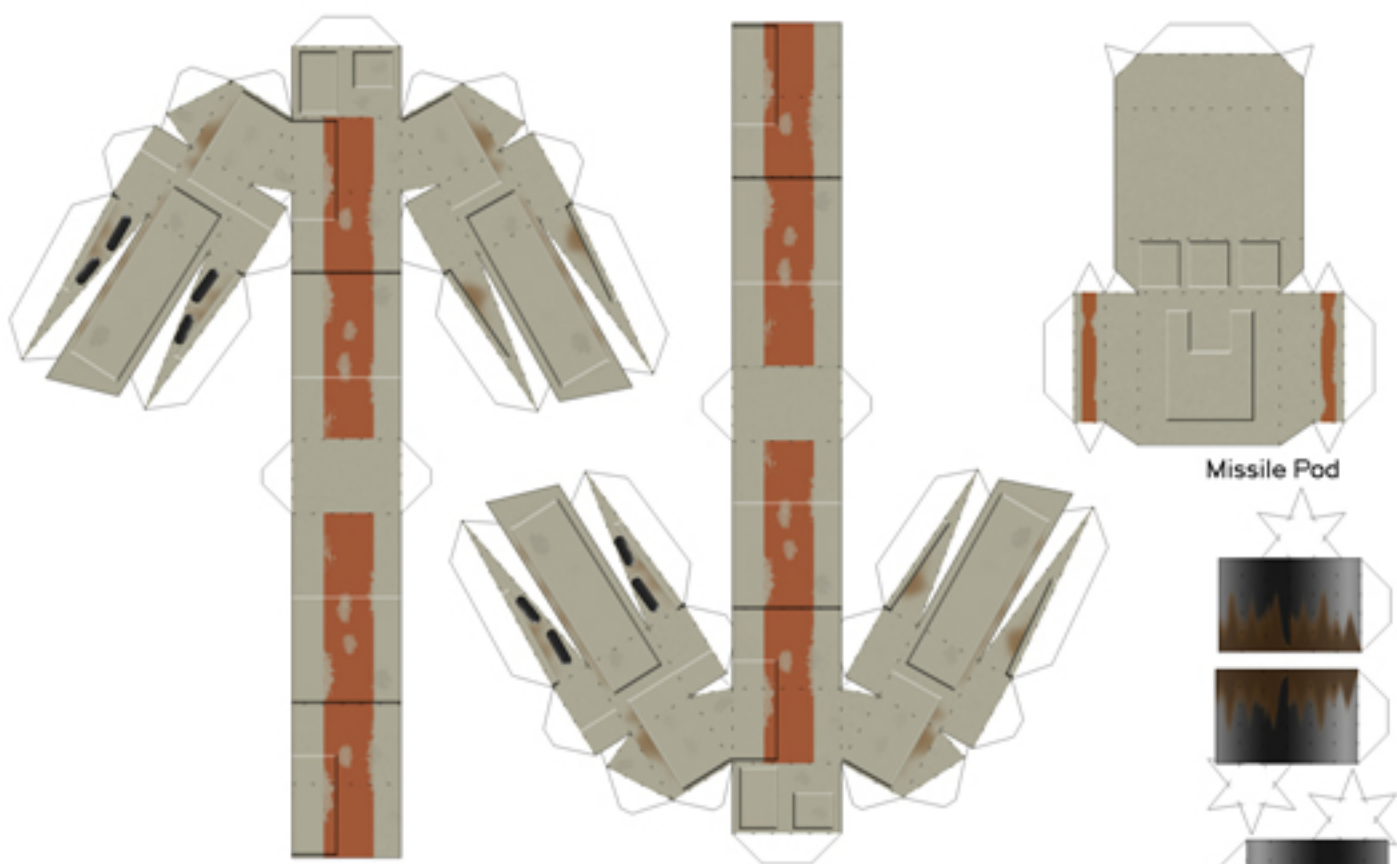

**Star Wars: Force Commander is copyright LucasArts
This is a fan product intended for private use only
and may not be sold.**

Main Hull

Missile Pod

Under-cannon supports

Cannons

Turret Arms

Missile pod support