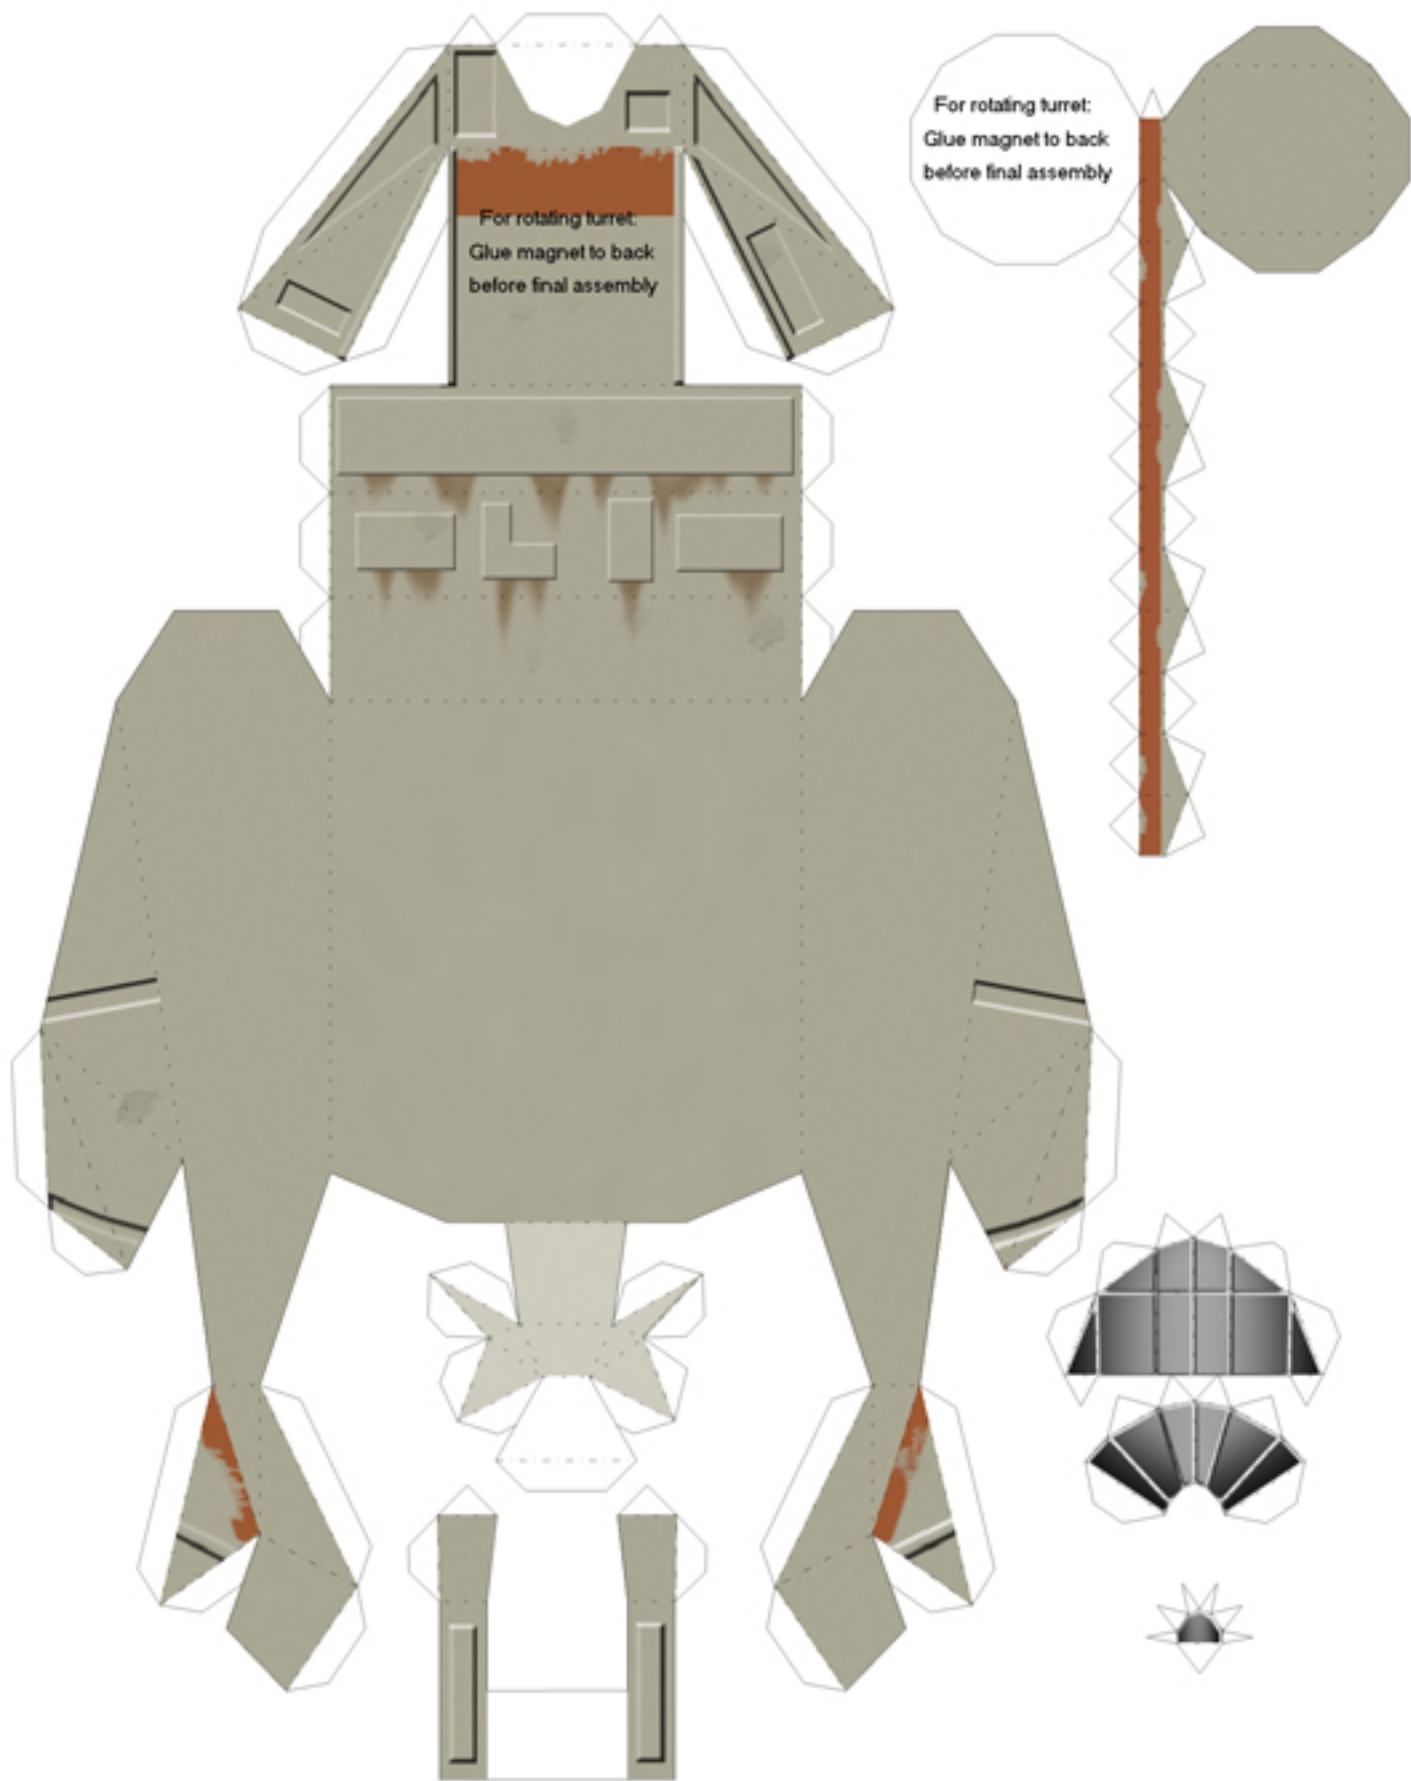

Rebel T4-B Heavy Tank (HO Scale)

Model by Mikki Haight
Mikki429@yahoo.com

Textures by Drew Hamilton
Ghost@ghostofman.com

**Star Wars is copyright Lucasfilm Ltd. and
Star Wars the Roleplaying Game and Star Wars Miniatures are copyright
Hasbro & Wizards of the Coast.**

**Star Wars: Force Commander is copyright LucasArts
This is a fan product intended for private use only
and may not be sold.**

Main Hull

Missile Pod

Under-cannon supports

Cannons

Turret Arms

Missile pod support

Treads