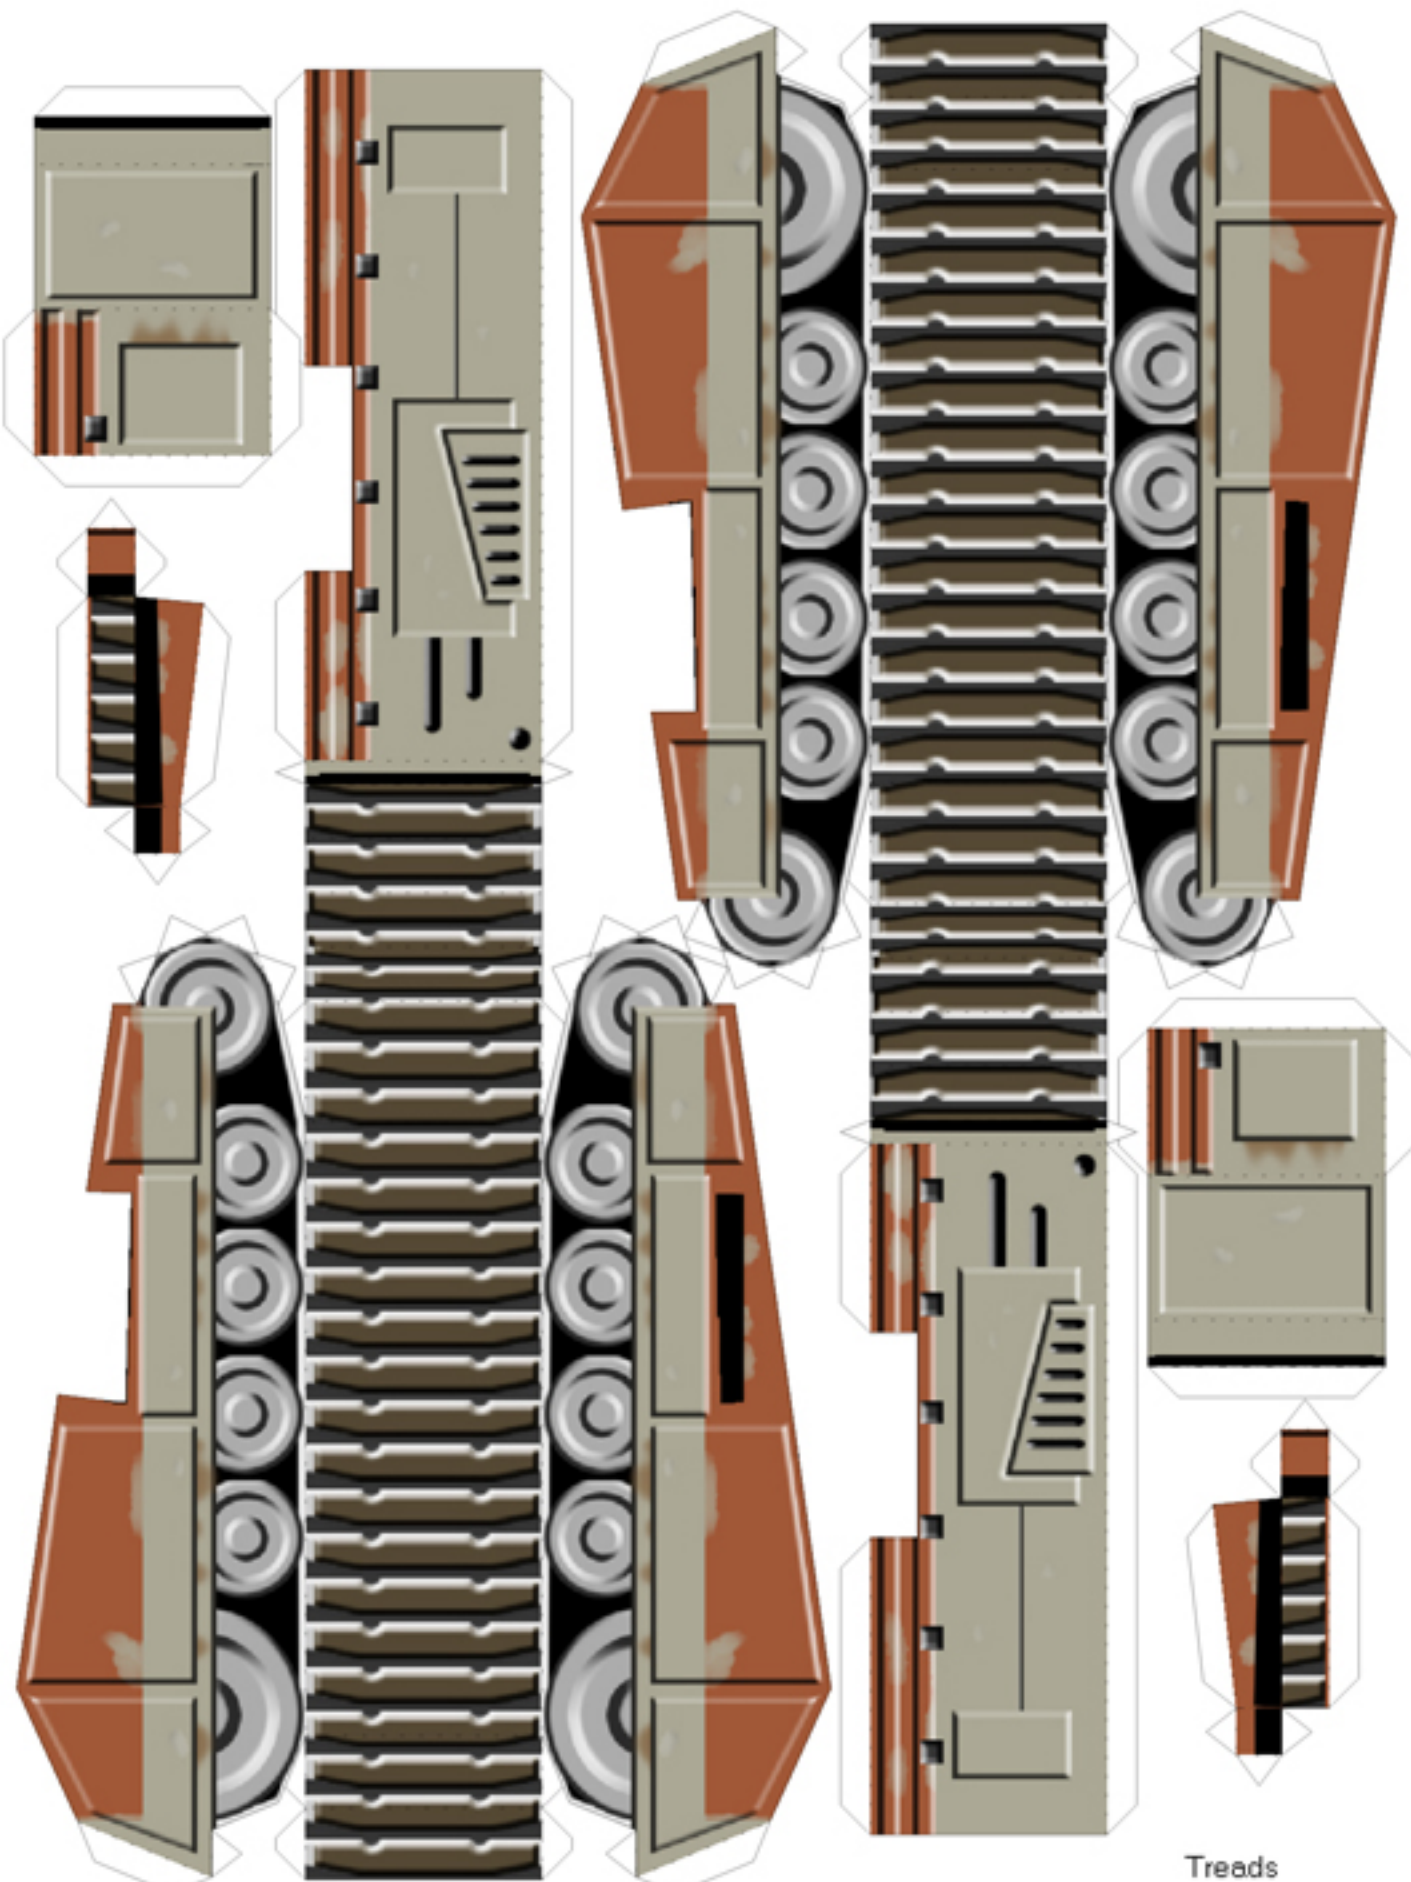

**Star Wars: Force Commander is copyright LucasArts
This is a fan product intended for private use only
and may not be sold.**

Main Hull

Missile Pod

Under-cannon supports

Cannons

Turret Arms

Missile pod support

Treads