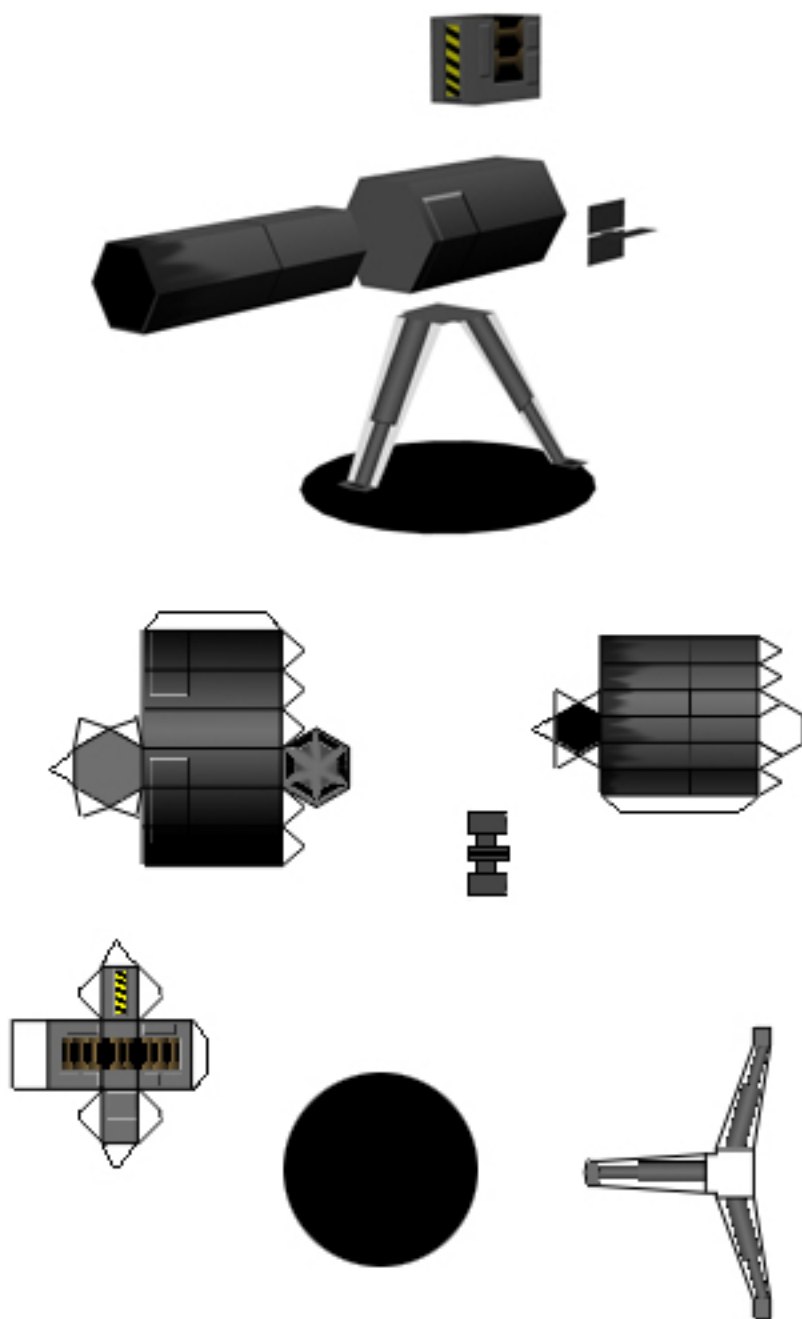

Portable Torpedo Launcher

Model by Drew Hamilton

ROJER621@Gmail.com

Permission is given to reproduce this model for personal use only.
This model may not be sold or commercially exploited without the permission of the artist.