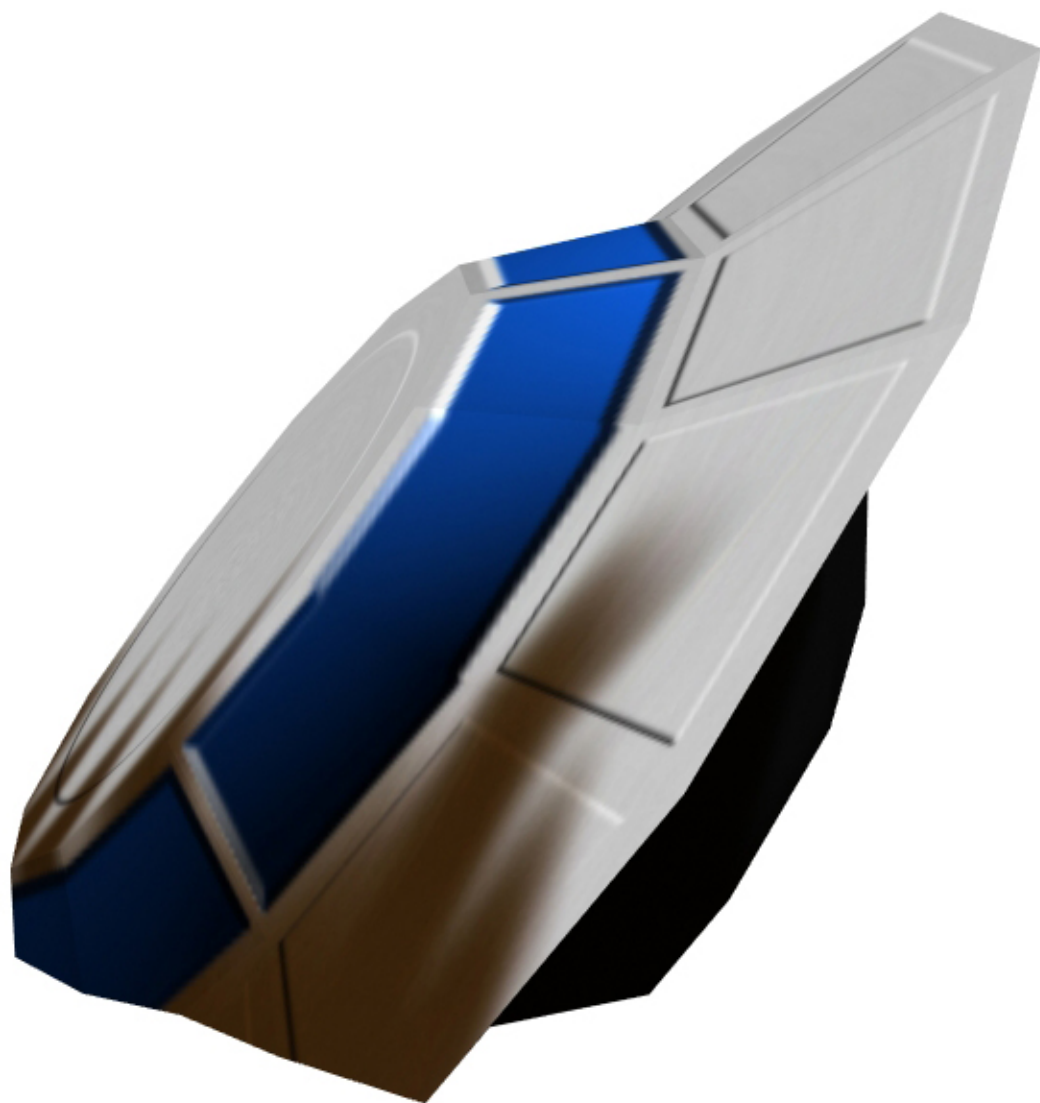

Crashed U.F.O.

Model by Drew Hamilton
ghost@ghostoman.com

**This is product intended for private use only and may not be sold,
reproduced or distributed without the artists consent.**